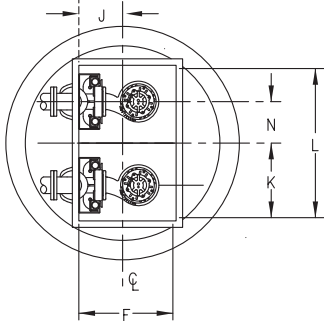

DOOR FRAME
REF. PLANE

SIMPLEX DIMENSIONAL CHART

NOM. SIZE	A	B	C	D	E	F	G	H	J	P	R
3" VERTICAL	4	7	7	3 1/2	3 3/8	26	24	12	8	1/2	4 9/16
3" HORIZONTAL	9 3/4	5 7/8	5 7/8	2 15/16	3/16	26	24	12	7 1/2	1/2	7 11/32
4" DISCHARGE	7 1/2	6	8 3/4	3	4 1/2	26	24	12	8	3/4	3 1/2

DOOR FRAME
REF. PLANE

DUPLEX DIMENSIONAL CHART

NOM. SIZE	A	B	C	E	F	J	K	L	M	N	P	R	S
3" VERTICAL	4	7	7	7 7/8	29	12 7/16	15	30	4	7 1/2	1/2	4 9/16	4
3" HORIZONTAL	9 3/4	5 7/8	5 7/8	3/16	29	7 1/2	15	30	4 5/16	7 1/4	1/2	7 11/32	4 5/16
4" DISCHARGE	7 1/2	6	8 3/4	8	30	11 1/2	24	48	10 1/8	13 1/8	3/4	3 1/2	8 3/4