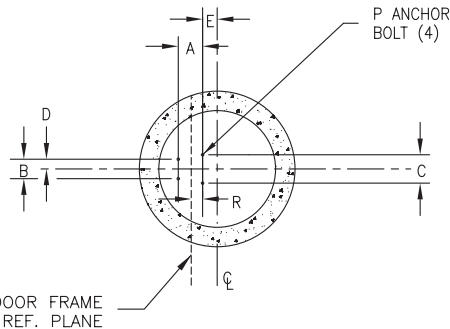

DOOR FRAME
REF. PLANE

SIMPLEX DIMENSIONAL CHART

NOM. SIZE	A	B	C	D	E	F	G	H	J	P	R
3" VERTICAL	4	7	7	3 1/2	3 3/8	26	24	12	8	1/2	4 9/16
3" HORIZONTAL	9 3/4	5 7/8	5 7/8	2 15/16	3/16	26	24	12	7 1/2	1/2	7 11/32
4" DISCHARGE	7 1/2	6	8 3/4	3	4 1/2	26	24	12	8	3/4	3 1/2

DOOR FRAME
REF. PLANE

DUPLEX DIMENSIONAL CHART

NOM. SIZE	A	B	C	E	F	J	K	L	M	N	P	R	S
3" VERTICAL	4	7	7	7 7/8	29	12 7/16	15	30	4	7 1/2	1/2	4 9/16	4
3" HORIZONTAL	9 3/4	5 7/8	5 7/8	3/16	29	7 1/2	15	30	4 5/16	7 1/4	1/2	7 11/32	4 5/16
4" DISCHARGE	7 1/2	6	8 3/4	8	30	11 1/2	24	48	10 1/8	13 1/8	3/4	3 1/2	8 3/4