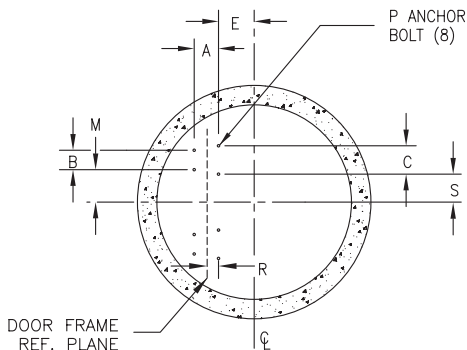

DOOR FRAME
REF. PLANE

SIMPLEX DIMENSIONAL CHART

NOM. SIZE	A	B	C	D	E	F	G	H	J	P	R
3" VERTICAL	4	7	7	3 1/2	3 3/8	26	24	12	8	1/2	4 9/16
3" HORIZONTAL	9 3/4	5 7/8	5 7/8	2 15/16	3/16	26	24	12	7 1/2	1/2	7 11/32
4" DISCHARGE	7 1/2	6	8 3/4	3	4 1/2	26	24	12	8	3/4	3 1/2

DOOR FRAME
REF. PLANE

DUPLEX DIMENSIONAL CHART

NOM. SIZE	A	B	C	E	F	J	K	L	M	N	P	R	S
3" VERTICAL	4	7	7	7 7/8	29	12 7/16	15	30	4	7 1/2	1/2	4 9/16	4
3" HORIZONTAL	9 3/4	5 7/8	5 7/8	3/16	29	7 1/2	15	30	4 5/16	7 1/4	1/2	7 11/32	4 5/16
4" DISCHARGE	7 1/2	6	8 3/4	8	30	11 1/2	24	48	10 1/8	13 1/8	3/4	3 1/2	8 3/4