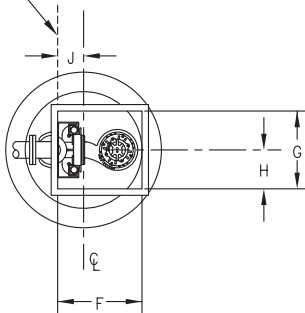

DOOR FRAME
REF. PLANE

SIMPLEX DIMENSIONAL CHART

NOM. SIZE	A	B	C	D	E	F	G	H	J	P	R
3" VERTICAL	4	7	7	3 1/2	3 3/8	26	24	12	8	1/2	4 9/16
3" HORIZONTAL	9 3/4	5 7/8	5 7/8	2 15/16	3/16	26	24	12	7 1/2	1/2	7 11/32
4" DISCHARGE	7 1/2	6	8 3/4	3	4 1/2	26	24	12	8	3/4	3 1/2

DOOR FRAME
REF. PLANE

DUPLEX DIMENSIONAL CHART

NOM. SIZE	A	B	C	E	F	J	K	L	M	N	P	R	S
3" VERTICAL	4	7	7	7 7/8	29	12 7/16	15	30	4	7 1/2	1/2	4 9/16	4
3" HORIZONTAL	9 3/4	5 7/8	5 7/8	3/16	29	7 1/2	15	30	4 5/16	7 1/4	1/2	7 11/32	4 5/16
4" DISCHARGE	7 1/2	6	8 3/4	8	30	11 1/2	24	48	10 1/8	13 1/8	3/4	3 1/2	8 3/4