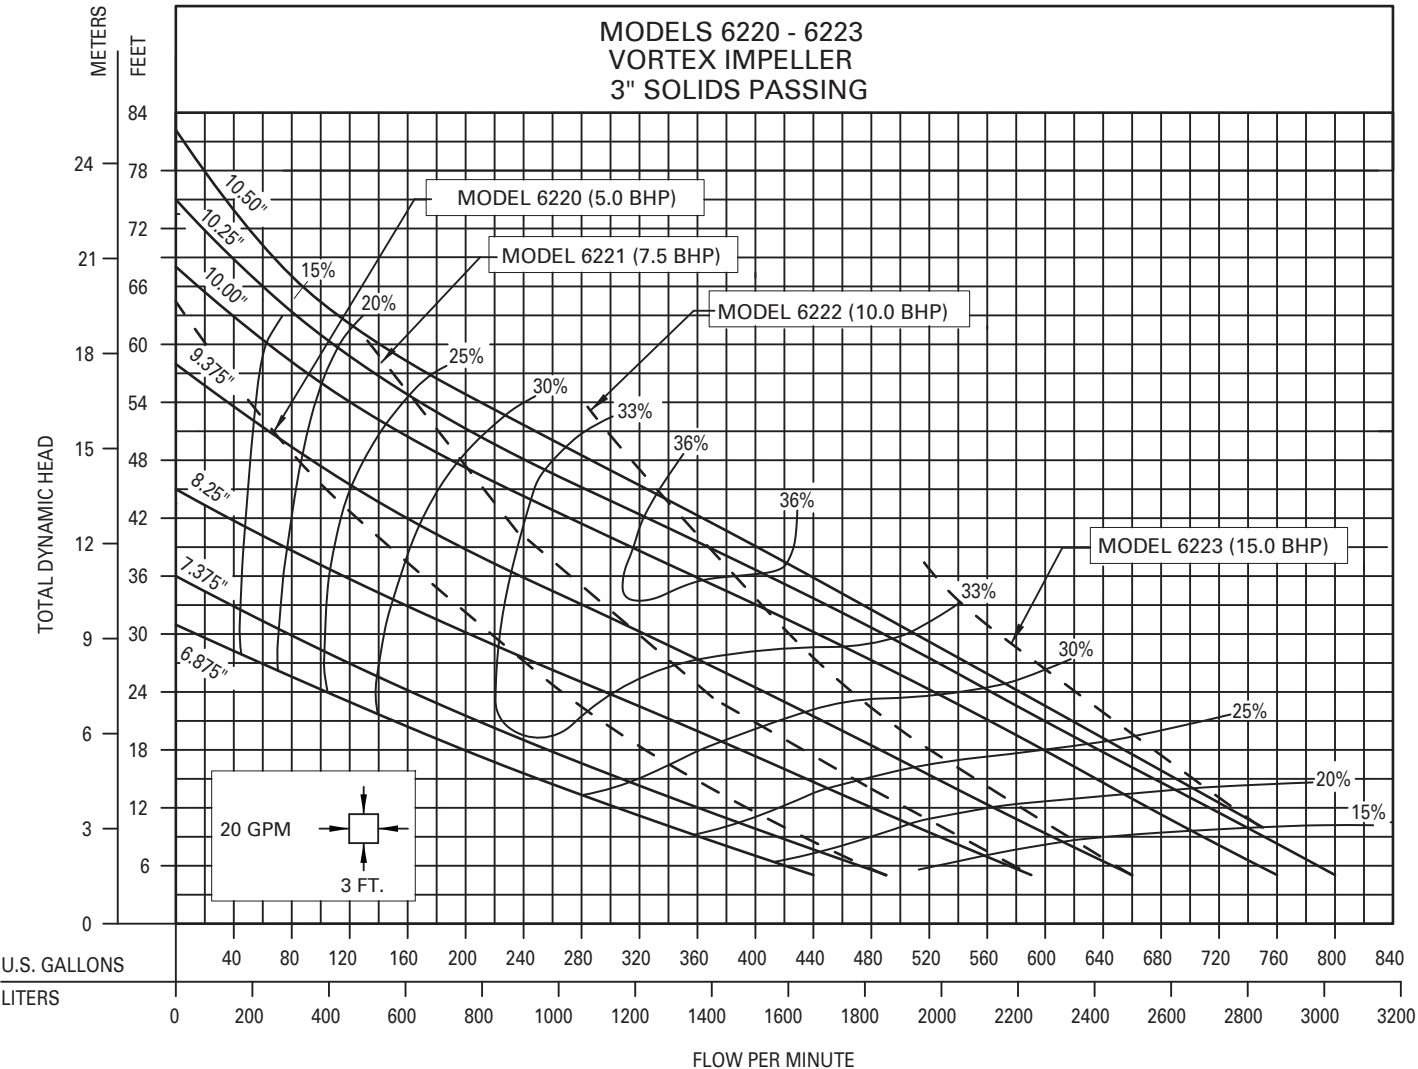

MODELS 6220 - 6223
 VORTEX IMPELLER
 3" SOLIDS PASSING

U.S. GALLONS
 LITERS

FLOW PER MINUTE