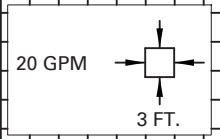

MODELS 6220 - 6223
 VORTEX IMPELLER
 3" SOLIDS PASSING

U.S. GALLONS
 LITERS

FLOW PER MINUTE