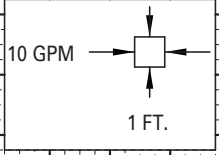

MODELS 6120-6124
3" NPT DISCHARGE
1 PHASE

U.S. GALLONS
LITERS

FLOW PER MINUTE