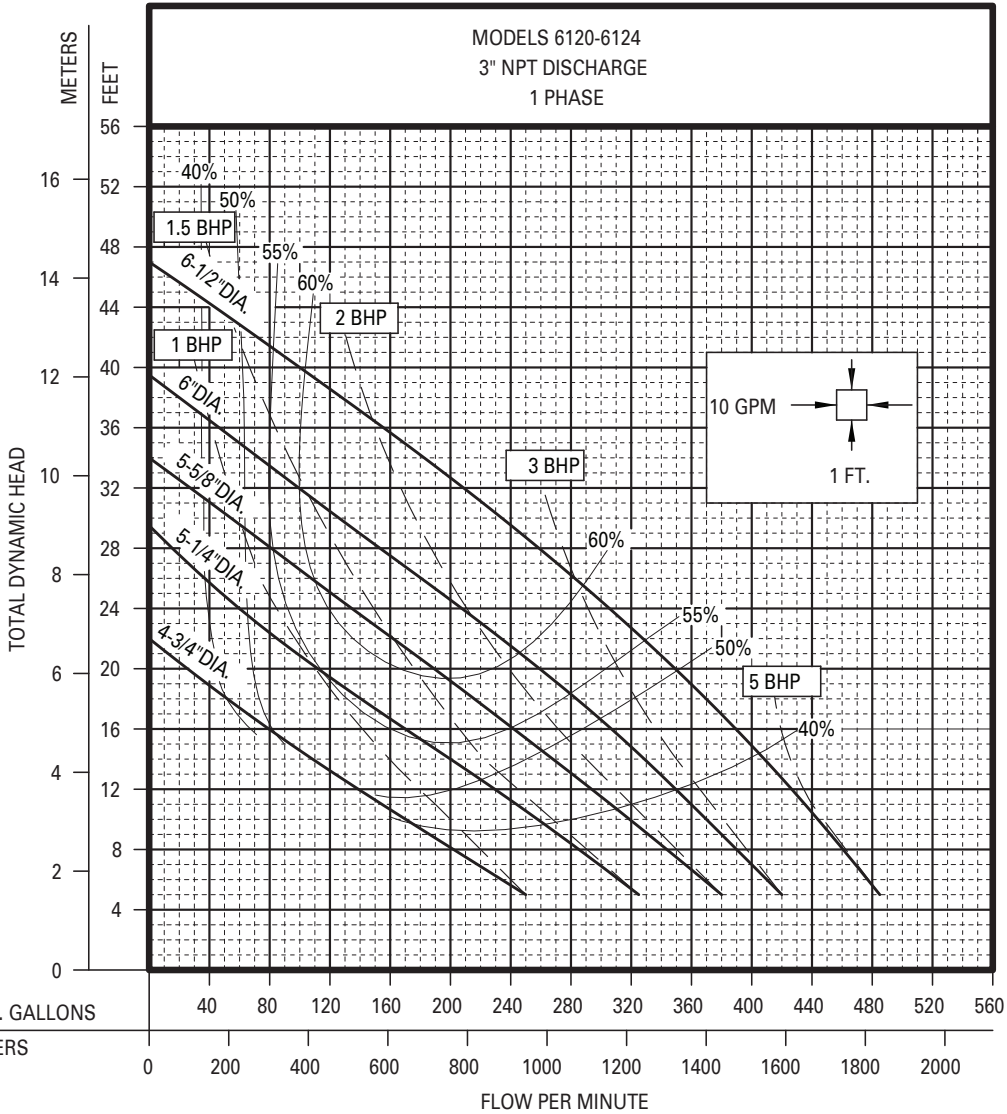

MODELS 6120-6124
3" NPT DISCHARGE
1 PHASE

U.S. GALLONS
LITERS

FLOW PER MINUTE