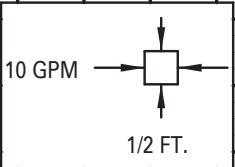

**MODELS 6120-6124**  
**VORTEX IMPELLER / 2-1/2" SOLID PASSING**  
**SINGLE PHASE**

FLOW PER MINUTE