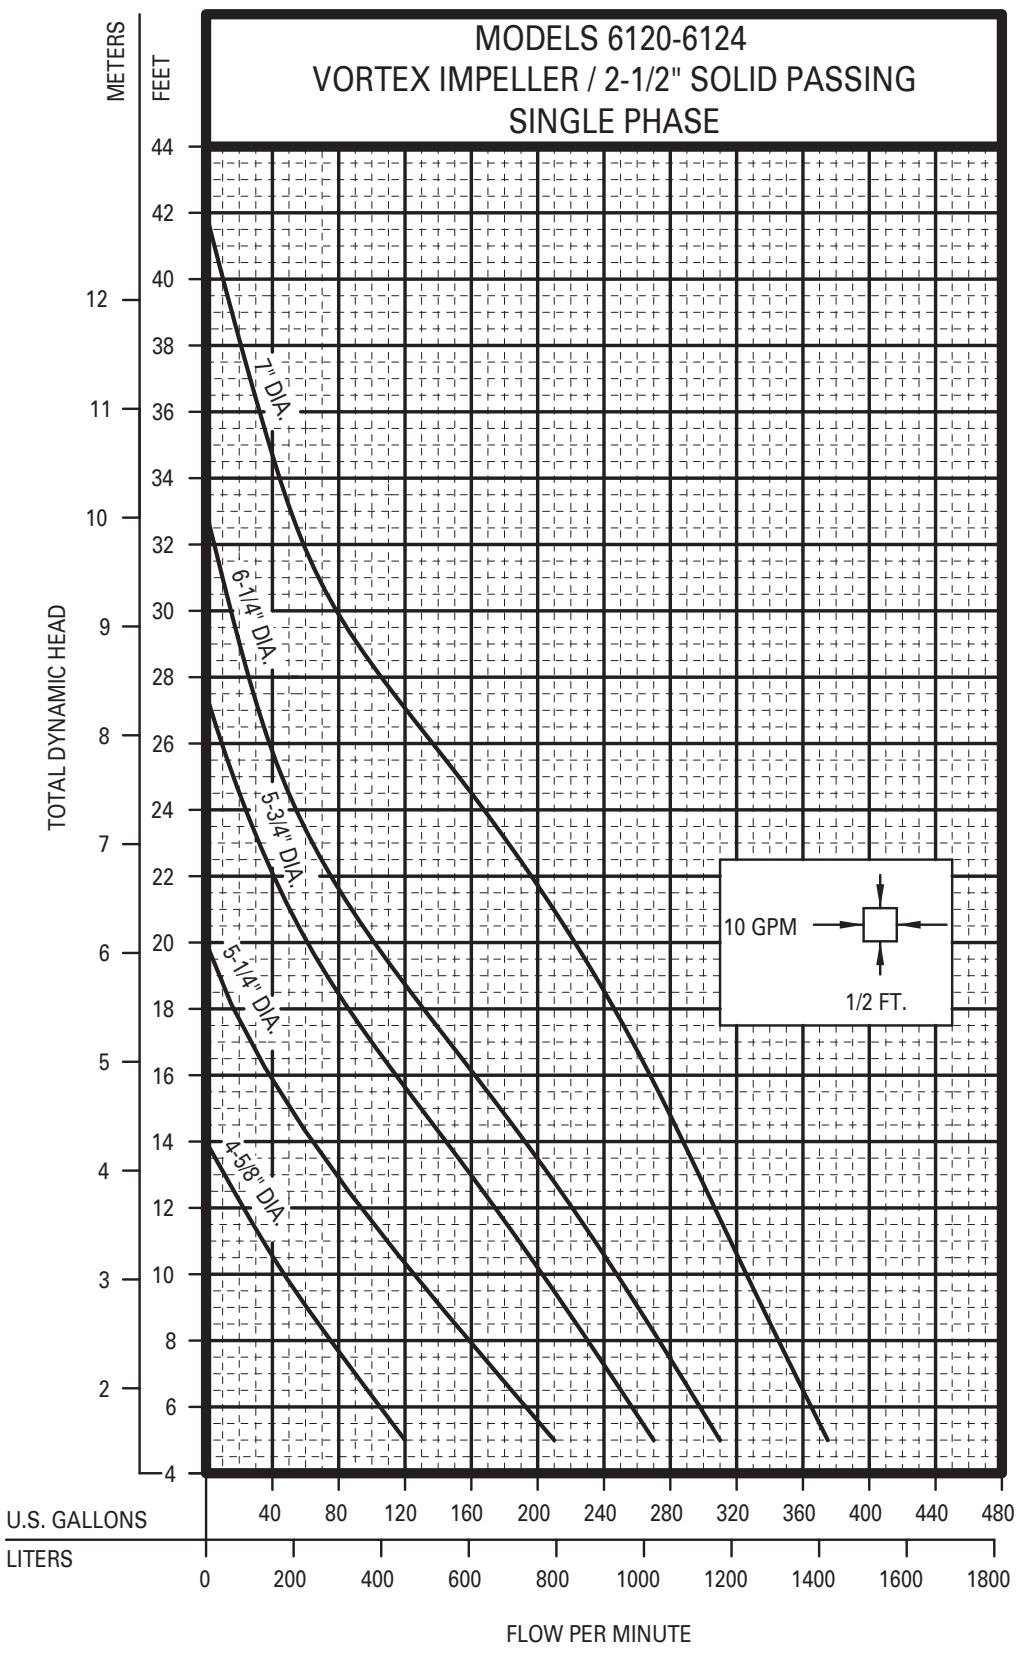

**MODELS 6120-6124**  
**VORTEX IMPELLER / 2-1/2" SOLID PASSING**  
**SINGLE PHASE**

FLOW PER MINUTE