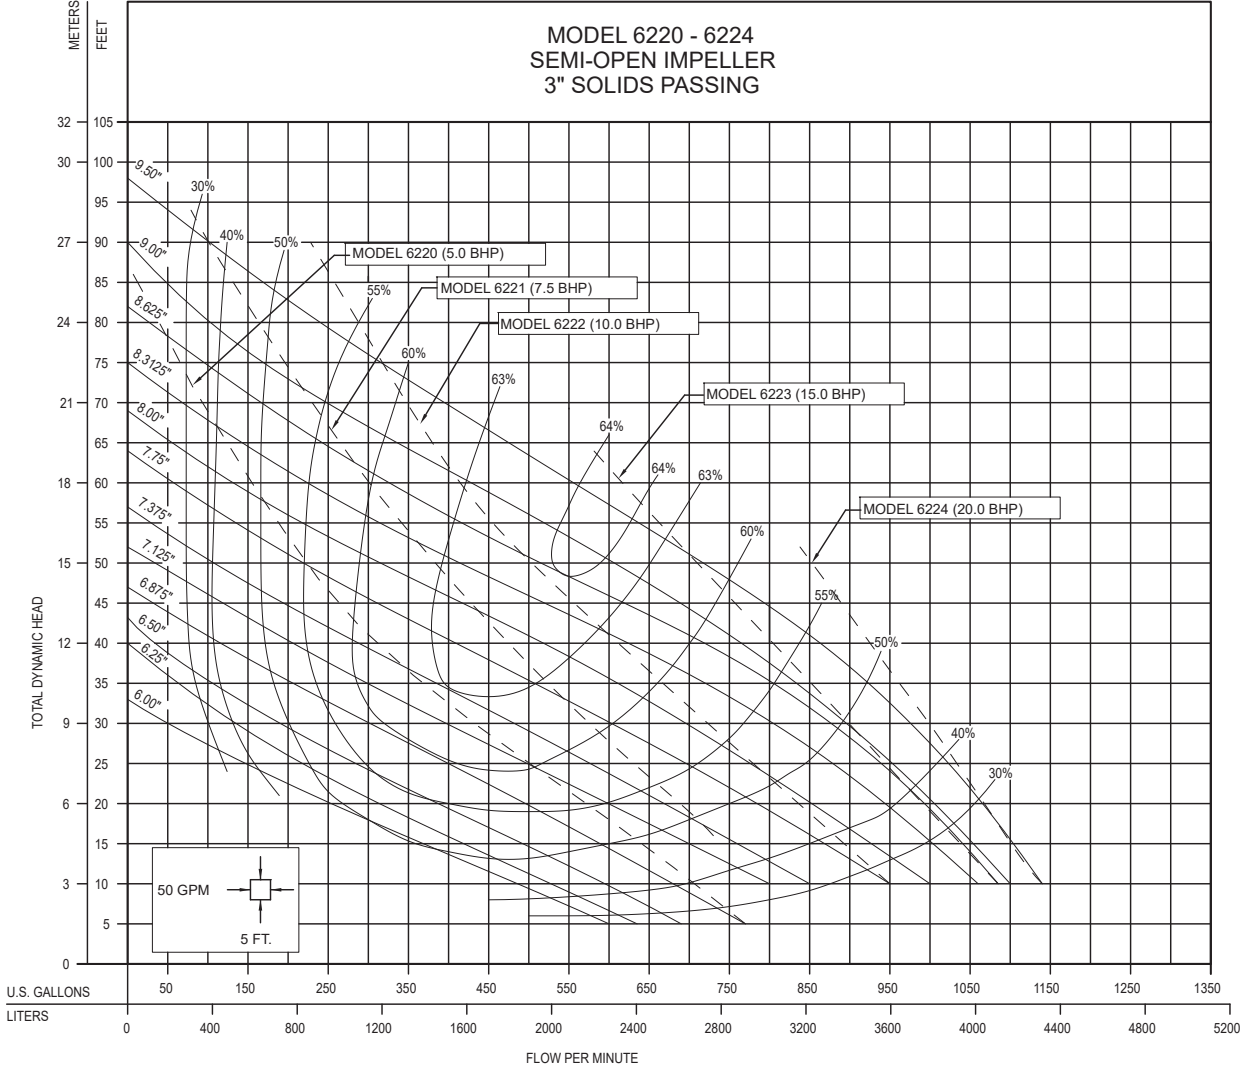

# MODEL 6220 - 6224 SEMI-OPEN IMPELLER 3" SOLIDS PASSING

METERS FEET  
 TOTAL DYNAMIC HEAD  
 U.S. GALLONS LITERS  
 FLOW PER MINUTE