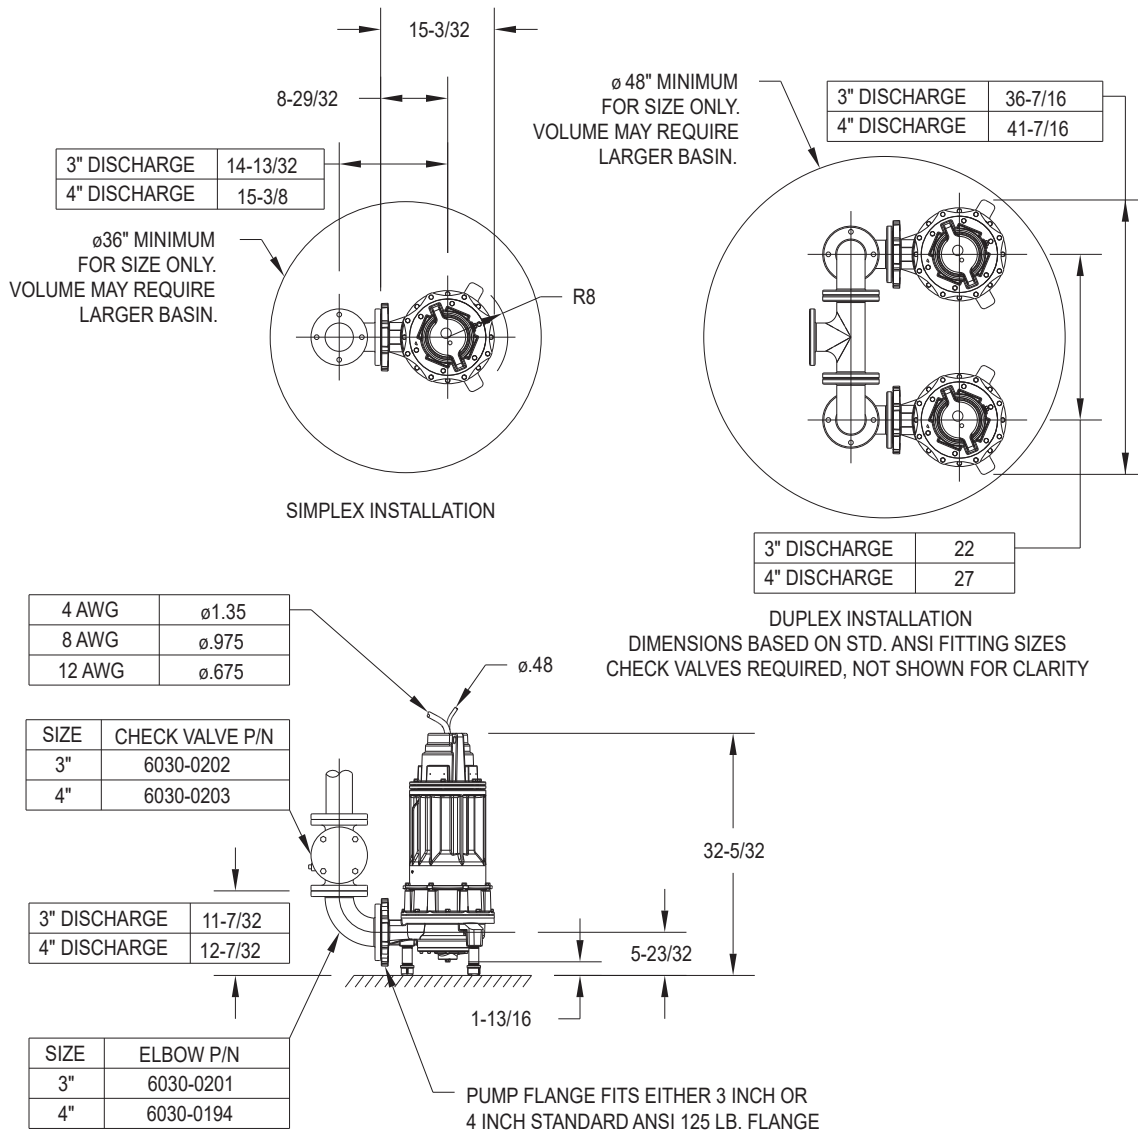

## 72 HD SERIES GRINDER PUMP DIMENSIONAL DATA

4" Flanged Horizontal Discharge Units  
 10 & 15 HP- 3450 RPM  
 Floor Mounted

SK3334

\*All dimensions in inches unless otherwise noted.

© Copyright 2022 Zoeller® Co. All rights reserved.

## DIMENSIONAL DATA