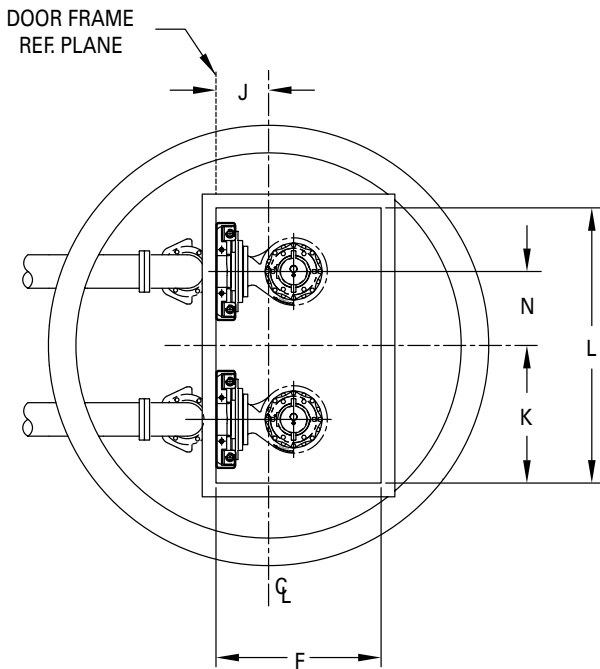

62 HD SERIES LIFT STATION DIMENSIONAL DATA

Models: 6220 - 6224
 5 - 20 BHP

62 HD SERIES

LIFT STATION DIMENSIONAL DATA

Models: 6220 - 6224
5 - 20 BHP

SIMPLEX DIMENSIONAL CHART											
NOM. SIZE	A	B	C	D	E	F	G	H	J	P	R
4" DISCHARGE	7-1/2	6	8-3/4	3	8	30	30	15	11-1/2	3/4	4
6" DISCHARGE	10-7/8	6-3/4	9-1/2	3-3/8	10-1/4	30	30	15	11-1/2	3/4	9-5/8

DUPLEX DIMENSIONAL CHART													
NOM. SIZE	A	B	C	E	F	J	K	L	M	N	P	R	S
4" DISCHARGE	7-1/2	6	8-3/4	8	30	11-1/2	24	48	10-1/8	13-1/8	3/4	4	8-3/4
6" DISCHARGE	10-7/8	6-3/4	9-1/2	10-1/4	36	11-1/2	30	60	12-3/4	16-1/8	3/4	9-5/8	11-3/8