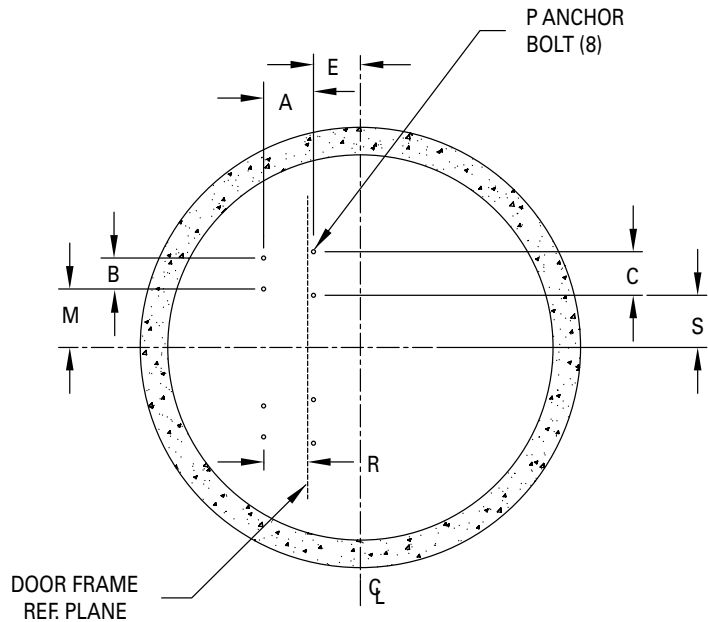

62 HD SERIES LIFT STATION DIMENSIONAL DATA

Models: 6220 - 6224
 5 - 20 BHP

62 HD SERIES

LIFT STATION DIMENSIONAL DATA

Models: 6220 - 6224
5 - 20 BHP

SIMPLEX DIMENSIONAL CHART											
NOM. SIZE	A	B	C	D	E	F	G	H	J	P	R
4" DISCHARGE	7-1/2	6	8-3/4	3	8	30	30	15	11-1/2	3/4	4
6" DISCHARGE	10-7/8	6-3/4	9-1/2	3-3/8	10-1/4	30	30	15	11-1/2	3/4	9-5/8

DUPLEX DIMENSIONAL CHART													
NOM. SIZE	A	B	C	E	F	J	K	L	M	N	P	R	S
4" DISCHARGE	7-1/2	6	8-3/4	8	30	11-1/2	24	48	10-1/8	13-1/8	3/4	4	8-3/4
6" DISCHARGE	10-7/8	6-3/4	9-1/2	10-1/4	36	11-1/2	30	60	12-3/4	16-1/8	3/4	9-5/8	11-3/8