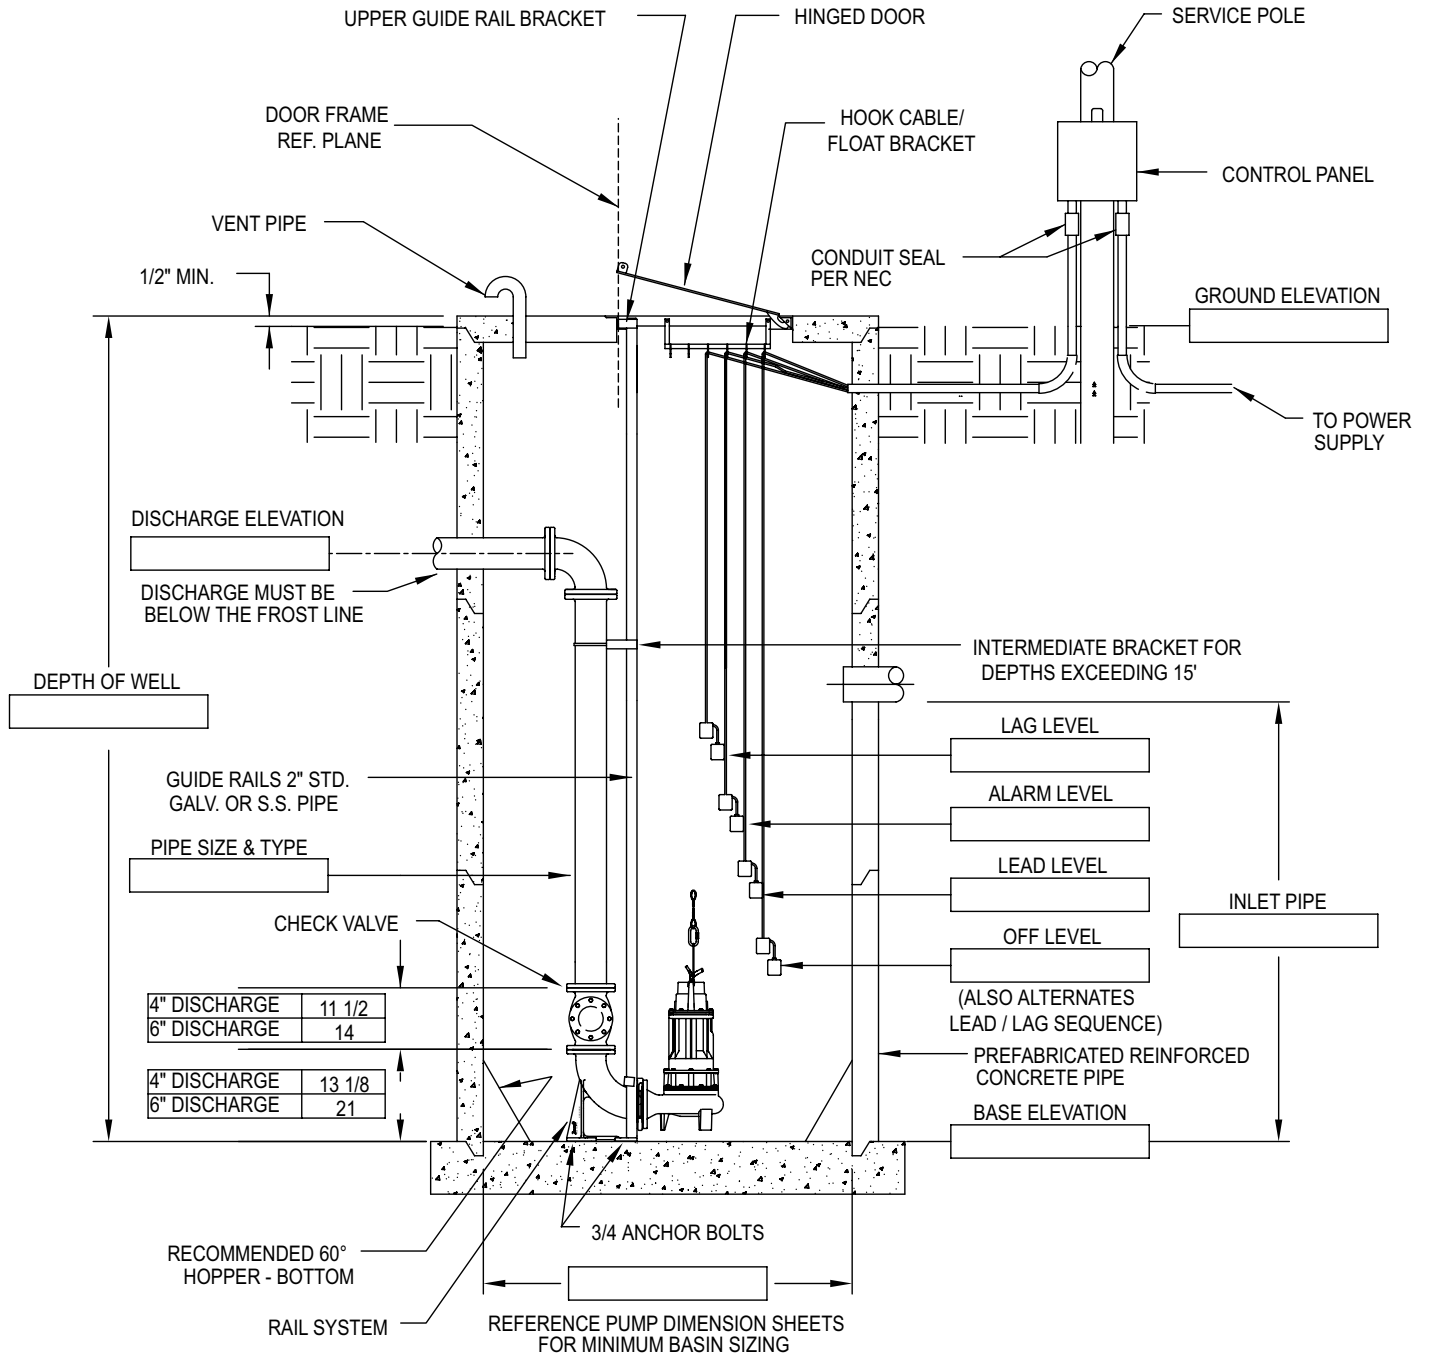

62 HD SERIES LIFT STATION DIMENSIONAL DATA

Models: 6220 - 6224
 5 - 20 BHP

62 HD SERIES

LIFT STATION DIMENSIONAL DATA

Models: 6220 - 6224
5 - 20 BHP

SIMPLEX DIMENSIONAL CHART											
NOM. SIZE	A	B	C	D	E	F	G	H	J	P	R
4" DISCHARGE	7-1/2	6	8-3/4	3	8	30	30	15	11-1/2	3/4	4
6" DISCHARGE	10-7/8	6-3/4	9-1/2	3-3/8	10-1/4	30	30	15	11-1/2	3/4	9-5/8

DUPLEX DIMENSIONAL CHART													
NOM. SIZE	A	B	C	E	F	J	K	L	M	N	P	R	S
4" DISCHARGE	7-1/2	6	8-3/4	8	30	11-1/2	24	48	10-1/8	13-1/8	3/4	4	8-3/4
6" DISCHARGE	10-7/8	6-3/4	9-1/2	10-1/4	36	11-1/2	30	60	12-3/4	16-1/8	3/4	9-5/8	11-3/8