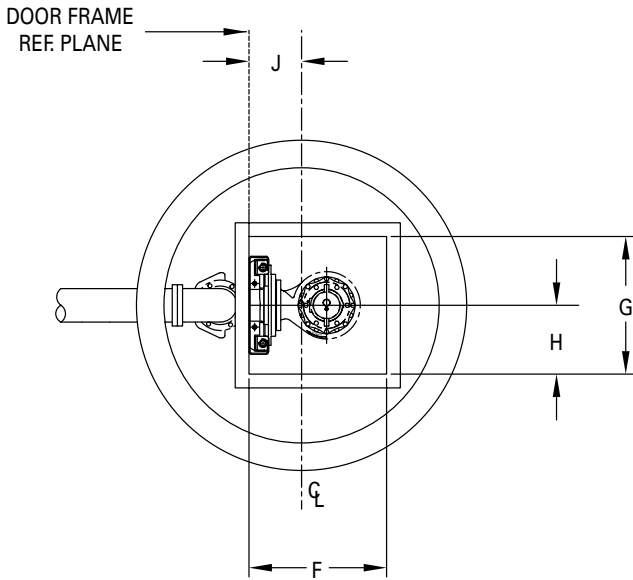

62 HD SERIES LIFT STATION DIMENSIONAL DATA

Models: 6220 - 6224
 5 - 20 BHP

62 HD SERIES

LIFT STATION DIMENSIONAL DATA

Models: 6220 - 6224
5 - 20 BHP

SIMPLEX DIMENSIONAL CHART											
NOM. SIZE	A	B	C	D	E	F	G	H	J	P	R
4" DISCHARGE	7-1/2	6	8-3/4	3	8	30	30	15	11-1/2	3/4	4
6" DISCHARGE	10-7/8	6-3/4	9-1/2	3-3/8	10-1/4	30	30	15	11-1/2	3/4	9-5/8

DUPLEX DIMENSIONAL CHART													
NOM. SIZE	A	B	C	E	F	J	K	L	M	N	P	R	S
4" DISCHARGE	7-1/2	6	8-3/4	8	30	11-1/2	24	48	10-1/8	13-1/8	3/4	4	8-3/4
6" DISCHARGE	10-7/8	6-3/4	9-1/2	10-1/4	36	11-1/2	30	60	12-3/4	16-1/8	3/4	9-5/8	11-3/8