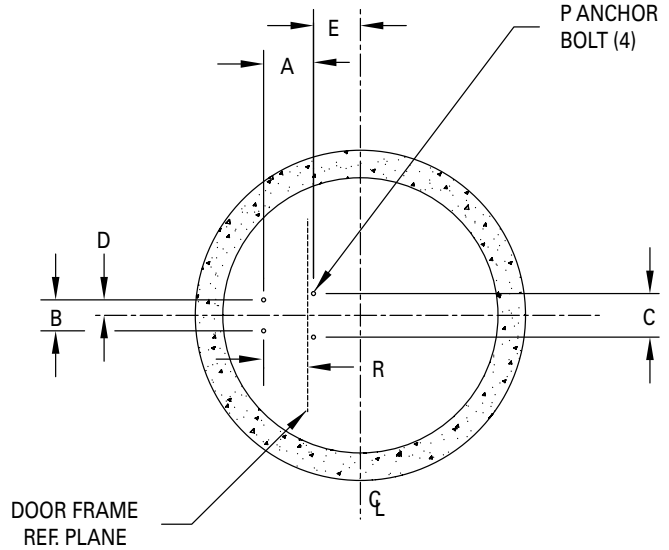

62 HD SERIES LIFT STATION DIMENSIONAL DATA

Models: 6220 - 6224
 5 - 20 BHP

62 HD SERIES

LIFT STATION DIMENSIONAL DATA

Models: 6220 - 6224
5 - 20 BHP

SIMPLEX DIMENSIONAL CHART											
NOM. SIZE	A	B	C	D	E	F	G	H	J	P	R
4" DISCHARGE	7-1/2	6	8-3/4	3	8	30	30	15	11-1/2	3/4	4
6" DISCHARGE	10-7/8	6-3/4	9-1/2	3-3/8	10-1/4	30	30	15	11-1/2	3/4	9-5/8

DUPLEX DIMENSIONAL CHART													
NOM. SIZE	A	B	C	E	F	J	K	L	M	N	P	R	S
4" DISCHARGE	7-1/2	6	8-3/4	8	30	11-1/2	24	48	10-1/8	13-1/8	3/4	4	8-3/4
6" DISCHARGE	10-7/8	6-3/4	9-1/2	10-1/4	36	11-1/2	30	60	12-3/4	16-1/8	3/4	9-5/8	11-3/8