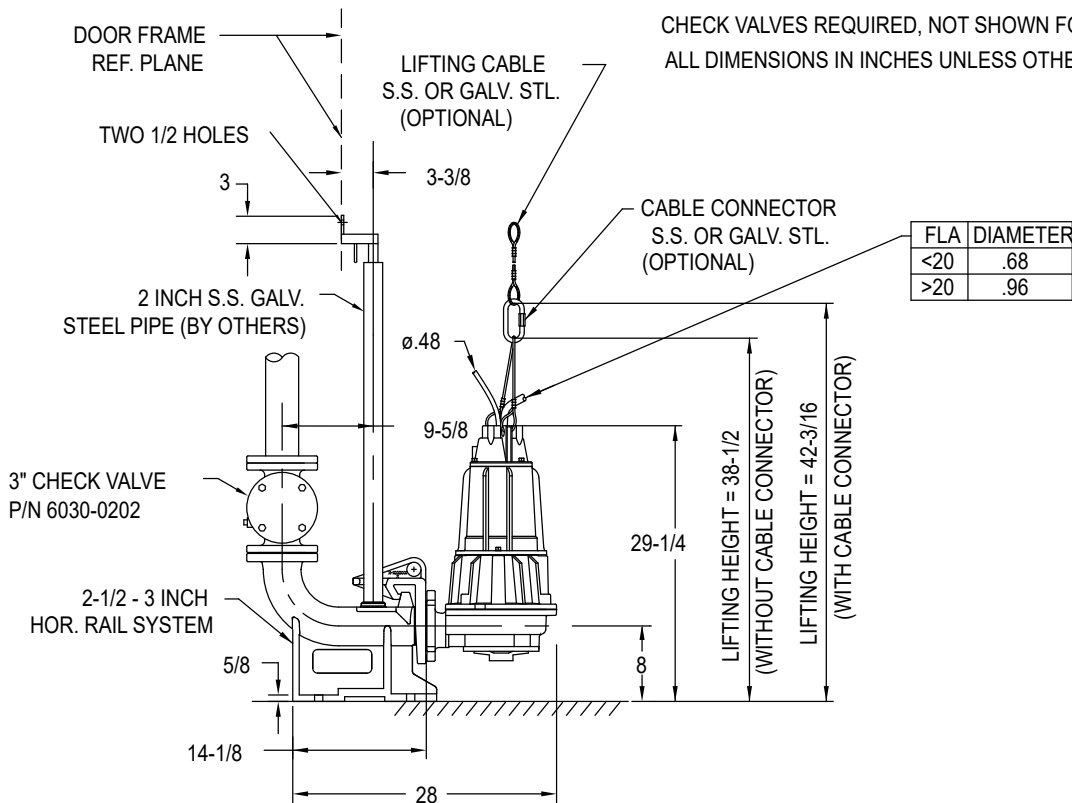

ZEPA0481

*All dimensions in inches unless otherwise noted.

See Reverse Side for "Rail Mounted"

© Copyright 2021 Zoeller Co. All rights reserved.

71 SERIES GRINDER PUMP

DIMENSIONAL DATA

2-1/2" Flanged Horizontal Discharge Units

3, 5 & 7-1/2 HP - 3450 RPM

Part Number 39-0094 Rail Mounted

SIMPLEX INSTALLATION

DUPLEX INSTALLATION

DIMENSIONS BASED ON STANDARD ANSI FITTING SIZES
CHECK VALVES REQUIRED, NOT SHOWN FOR CLARITY
ALL DIMENSIONS IN INCHES UNLESS OTHERWISE NOTED

ZEPA0532

*All dimensions in inches unless otherwise noted.