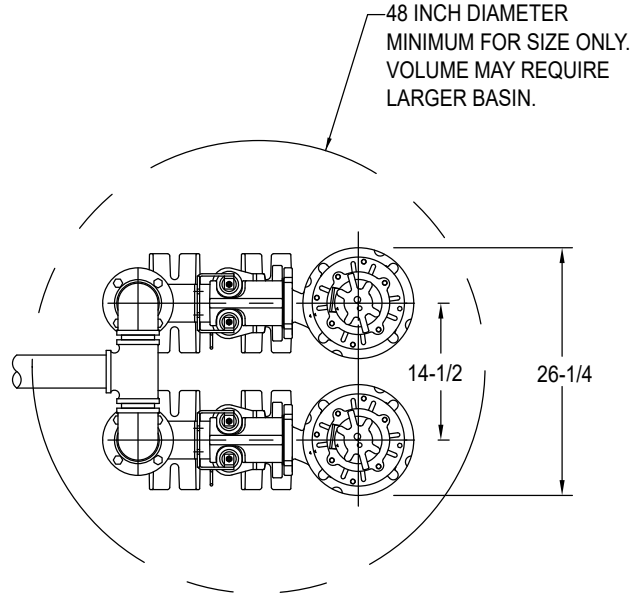

71 SERIES GRINDER PUMP

DIMENSIONAL DATA

2-1/2" or 3" Flanged Horizontal Discharge Units
3, 5 & 7-1/2 HP - 3450 RPM
Floor Mounted

SIMPLEX INSTALLATION

DUPLEX INSTALLATION

DIMENSIONS BASED ON STANDARD ANSI FITTING SIZES
 CHECK VALVES REQUIRED, NOT SHOWN FOR CLARITY
 ALL DIMENSIONS IN INCHES UNLESS OTHERWISE NOTED

ZEPA0481

*All dimensions in inches unless otherwise noted.

See Reverse Side for "Rail Mounted"

© Copyright 2021 Zoeller Co. All rights reserved.

71 SERIES GRINDER PUMP

DIMENSIONAL DATA

2-1/2" Flanged Horizontal Discharge Units

3, 5 & 7-1/2 HP - 3450 RPM

Part Number 39-0094 Rail Mounted

SIMPLEX INSTALLATION

DUPLEX INSTALLATION

DIMENSIONS BASED ON STANDARD ANSI FITTING SIZES
CHECK VALVES REQUIRED, NOT SHOWN FOR CLARITY
ALL DIMENSIONS IN INCHES UNLESS OTHERWISE NOTED

ZEPA0532

*All dimensions in inches unless otherwise noted.