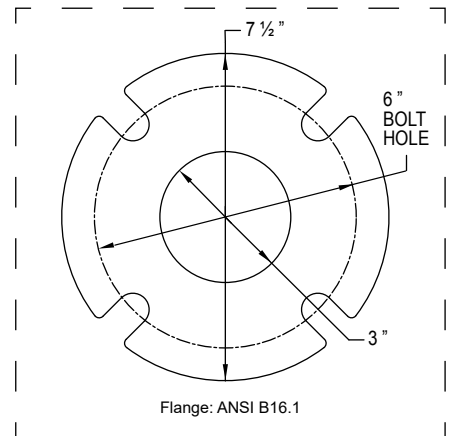

71 SERIES GRINDER PUMP

DIMENSIONAL DATA

2-1/2" or 3" Flanged Horizontal Discharge Units
3, 5 & 7-1/2 HP - 3450 RPM
Floor Mounted

SIMPLEX INSTALLATION

DUPLEX INSTALLATION

DIMENSIONS BASED ON STANDARD ANSI FITTING SIZES
 CHECK VALVES REQUIRED, NOT SHOWN FOR CLARITY
 ALL DIMENSIONS IN INCHES UNLESS OTHERWISE NOTED

ZEPA0481

*All dimensions in inches unless otherwise noted.

See Reverse Side for "Rail Mounted"

© Copyright 2021 Zoeller Co. All rights reserved.

71 SERIES GRINDER PUMP

DIMENSIONAL DATA

2-1/2" Flanged Horizontal Discharge Units

3, 5 & 7-1/2 HP - 3450 RPM

Part Number 39-0094 Rail Mounted

SIMPLEX INSTALLATION

DUPLEX INSTALLATION

DIMENSIONS BASED ON STANDARD ANSI FITTING SIZES
CHECK VALVES REQUIRED, NOT SHOWN FOR CLARITY
ALL DIMENSIONS IN INCHES UNLESS OTHERWISE NOTED

ZEPA0532

*All dimensions in inches unless otherwise noted.