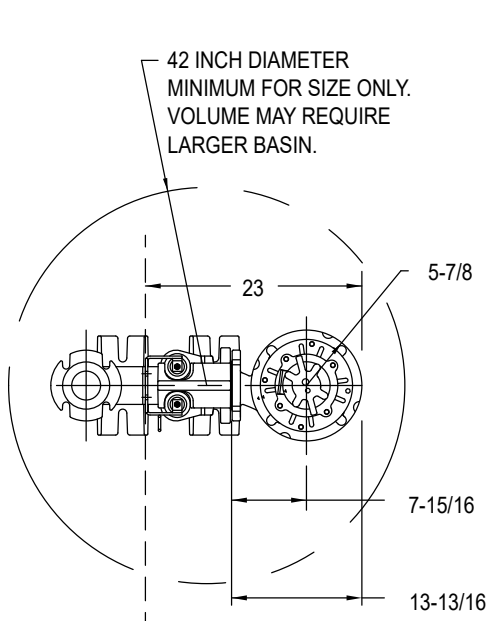

71 SERIES GRINDER PUMP

DIMENSIONAL DATA

2-1/2" or 3" Flanged Horizontal Discharge Units
3, 5 & 7-1/2 HP - 3450 RPM
Floor Mounted

SIMPLEX INSTALLATION

DUPLEX INSTALLATION

DIMENSIONS BASED ON STANDARD ANSI FITTING SIZES
 CHECK VALVES REQUIRED, NOT SHOWN FOR CLARITY
 ALL DIMENSIONS IN INCHES UNLESS OTHERWISE NOTED

ZEPA0481

*All dimensions in inches unless otherwise noted.

See Reverse Side for "Rail Mounted"

© Copyright 2021 Zoeller Co. All rights reserved.

71 SERIES GRINDER PUMP

DIMENSIONAL DATA

2-1/2" Flanged Horizontal Discharge Units

3, 5 & 7-1/2 HP - 3450 RPM

Part Number 39-0094 Rail Mounted

SIMPLEX INSTALLATION

DUPLEX INSTALLATION

DIMENSIONS BASED ON STANDARD ANSI FITTING SIZES
CHECK VALVES REQUIRED, NOT SHOWN FOR CLARITY
ALL DIMENSIONS IN INCHES UNLESS OTHERWISE NOTED

ZEPA0532

*All dimensions in inches unless otherwise noted.