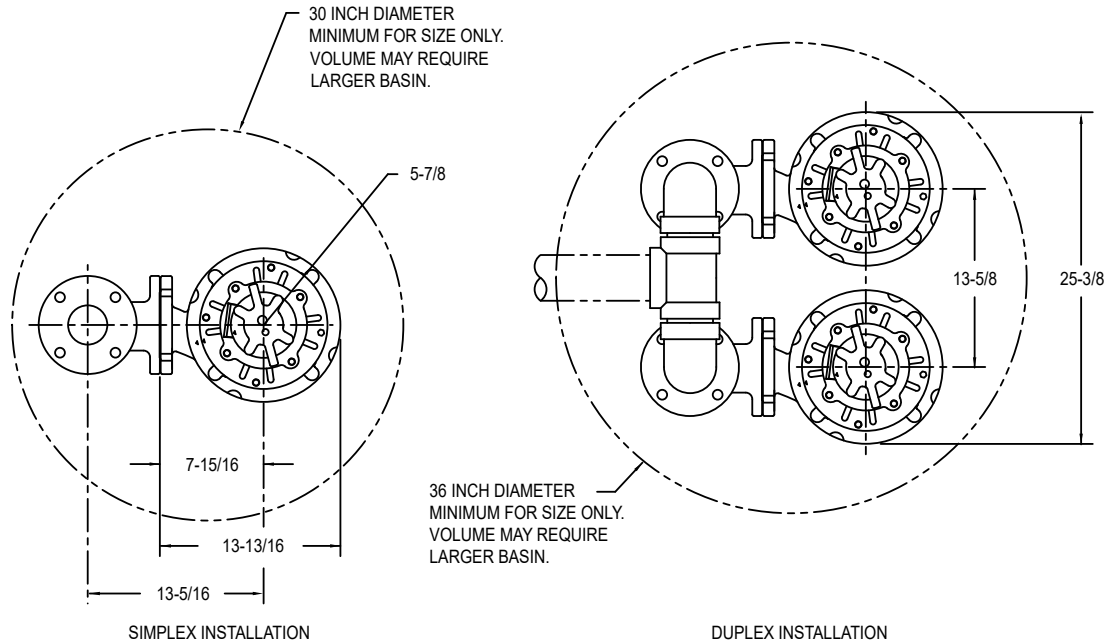

71 SERIES GRINDER PUMP

DIMENSIONAL DATA

2-1/2" or 3" Flanged Horizontal Discharge Units
3, 5 & 7-1/2 HP - 3450 RPM
Floor Mounted

SIMPLEX INSTALLATION

DUPLEX INSTALLATION

DIMENSIONS BASED ON STANDARD ANSI FITTING SIZES
 CHECK VALVES REQUIRED, NOT SHOWN FOR CLARITY
 ALL DIMENSIONS IN INCHES UNLESS OTHERWISE NOTED

ZEPA0481

*All dimensions in inches unless otherwise noted.

See Reverse Side for "Rail Mounted"

© Copyright 2021 Zoeller Co. All rights reserved.

71 SERIES GRINDER PUMP

DIMENSIONAL DATA

2-1/2" Flanged Horizontal Discharge Units

3, 5 & 7-1/2 HP - 3450 RPM

Part Number 39-0094 Rail Mounted

SIMPLEX INSTALLATION

DUPLEX INSTALLATION

DIMENSIONS BASED ON STANDARD ANSI FITTING SIZES
CHECK VALVES REQUIRED, NOT SHOWN FOR CLARITY
ALL DIMENSIONS IN INCHES UNLESS OTHERWISE NOTED

ZEPA0532

*All dimensions in inches unless otherwise noted.