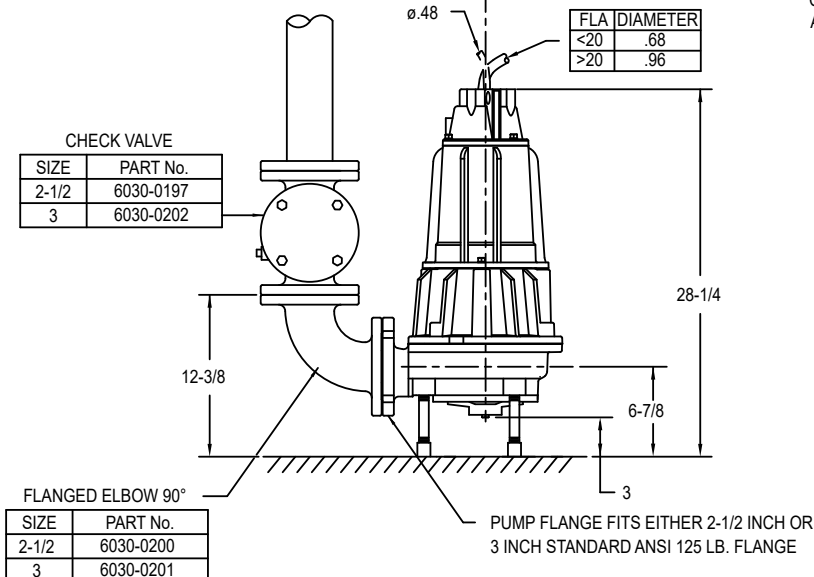

71 SERIES GRINDER PUMP

DIMENSIONAL DATA

2-1/2" or 3" Flanged Horizontal Discharge Units
3, 5 & 7-1/2 HP - 3450 RPM
Floor Mounted

SIMPLEX INSTALLATION

DUPLEX INSTALLATION

DIMENSIONS BASED ON STANDARD ANSI FITTING SIZES
 CHECK VALVES REQUIRED, NOT SHOWN FOR CLARITY
 ALL DIMENSIONS IN INCHES UNLESS OTHERWISE NOTED

ZEPA0481

*All dimensions in inches unless otherwise noted.

See Reverse Side for "Rail Mounted"

© Copyright 2021 Zoeller Co. All rights reserved.

71 SERIES GRINDER PUMP

DIMENSIONAL DATA

2-1/2" Flanged Horizontal Discharge Units

3, 5 & 7-1/2 HP - 3450 RPM

Part Number 39-0094 Rail Mounted

SIMPLEX INSTALLATION

DUPLEX INSTALLATION

DIMENSIONS BASED ON STANDARD ANSI FITTING SIZES
CHECK VALVES REQUIRED, NOT SHOWN FOR CLARITY
ALL DIMENSIONS IN INCHES UNLESS OTHERWISE NOTED

ZEPA0532

*All dimensions in inches unless otherwise noted.