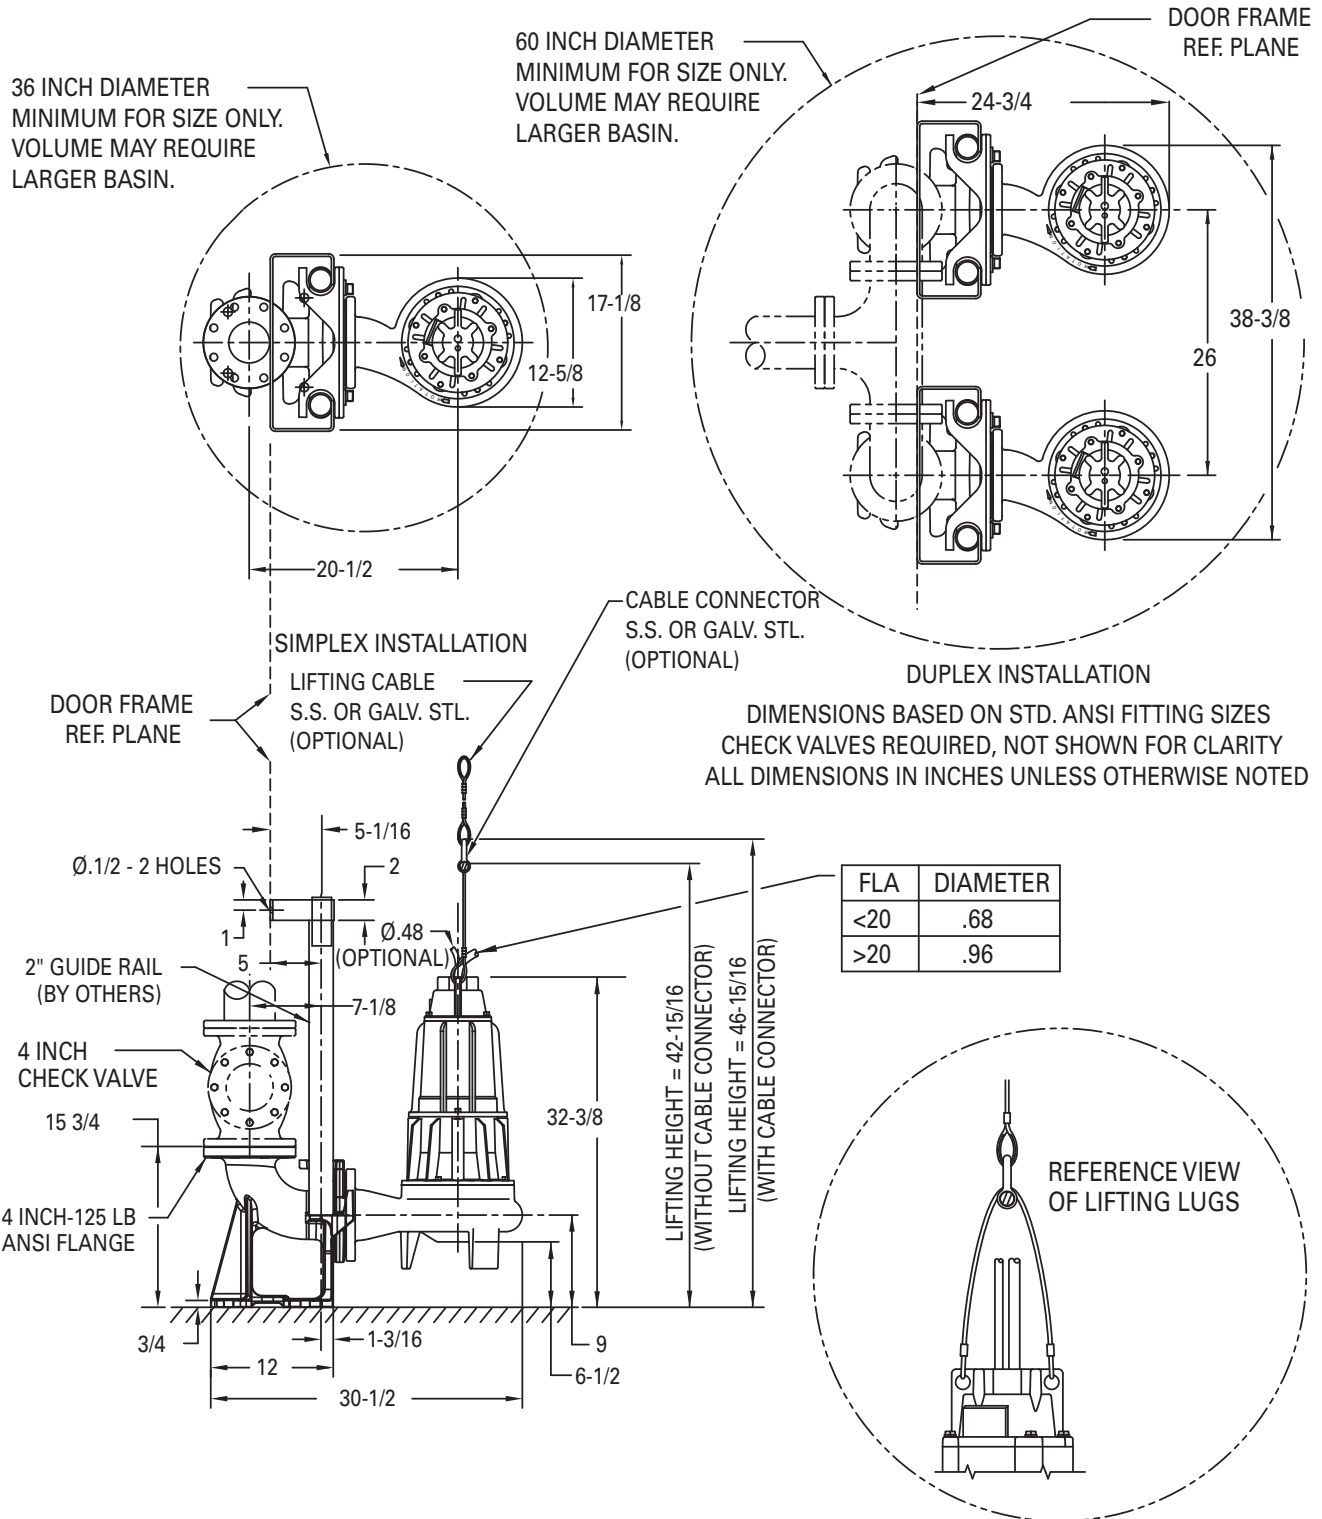

61 HD SERIES

DIMENSIONAL DATA

4" FLANGED DISCHARGE UNITS

P/N 39-0154 Rail Mounted

ZEPA0469B