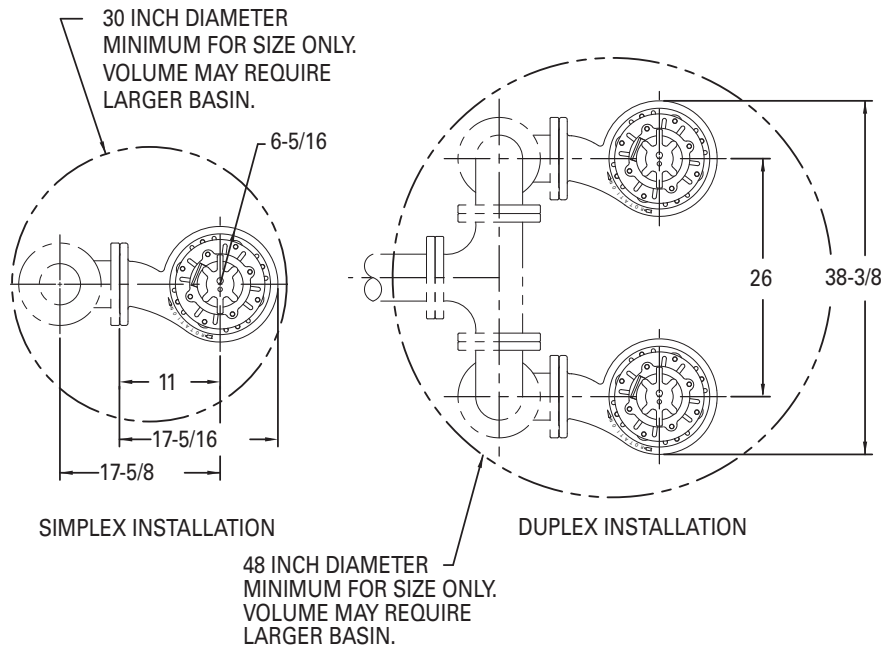

## 61 HD SERIES DIMENSIONAL DATA 4" FLANGED HORIZONTAL DISCHARGE UNITS *Floor Mounted*

DIMENSIONS BASED ON STD. ANSI FITTING SIZES  
CHECK VALVES REQUIRED, NOT SHOWN FOR CLARITY  
ALL DIMENSIONS IN INCHES UNLESS OTHERWISE NOTED

FLA	DIAMETER
<20	.68
>20	.96

\*All dimensions in inches unless otherwise noted.

ZEPA0468B

See Reverse Side for "Rail Mounted"

## DIMENSIONAL DATA