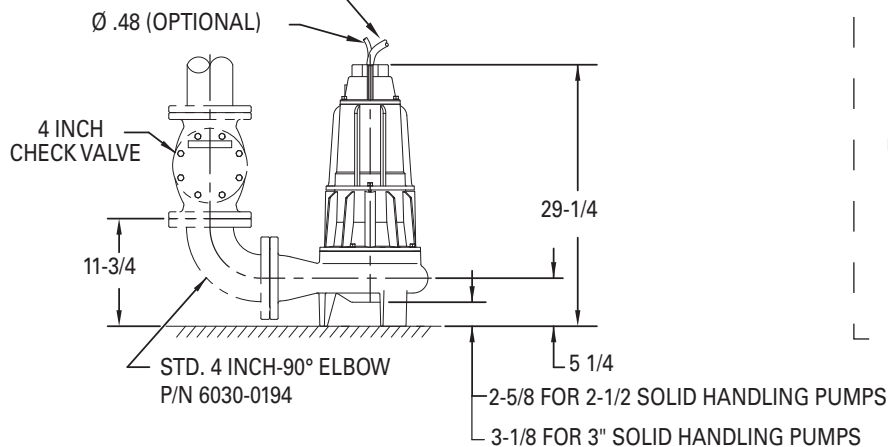

## 61 HD SERIES DIMENSIONAL DATA 4" FLANGED HORIZONTAL DISCHARGE UNITS *Floor Mounted*

DIMENSIONS BASED ON STD. ANSI FITTING SIZES  
CHECK VALVES REQUIRED, NOT SHOWN FOR CLARITY  
ALL DIMENSIONS IN INCHES UNLESS OTHERWISE NOTED

FLA	DIAMETER
<20	.68
>20	.96

\*All dimensions in inches unless otherwise noted.

ZEPA0468B

See Reverse Side for "Rail Mounted"

## DIMENSIONAL DATA