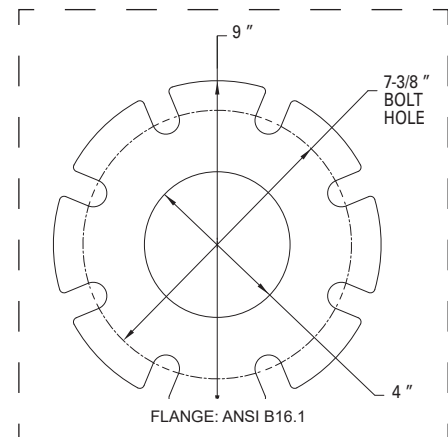

## 61 HD SERIES DIMENSIONAL DATA 4" FLANGED HORIZONTAL DISCHARGE UNITS *Floor Mounted*

DIMENSIONS BASED ON STD. ANSI FITTING SIZES  
CHECK VALVES REQUIRED, NOT SHOWN FOR CLARITY  
ALL DIMENSIONS IN INCHES UNLESS OTHERWISE NOTED

FLA	DIAMETER
<20	.68
>20	.96

\*All dimensions in inches unless otherwise noted.

ZEPA0468B

See Reverse Side for "Rail Mounted"

## DIMENSIONAL DATA