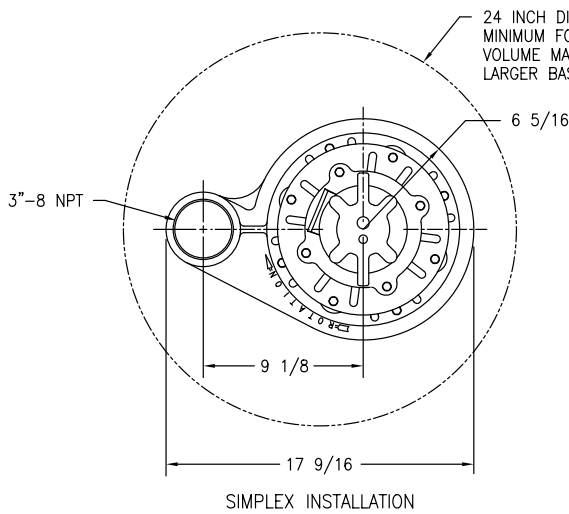

61 HD SERIES DIMENSIONAL DATA 3" NPT Vertical Discharge Units Floor Mounted

DIMENSIONS BASED ON STD. ANSI FITTING SIZES
 CHECK VALVES REQUIRED, NOT SHOWN FOR CLARITY
 ALL DIMENSIONS ARE IN INCHES UNLESS OTHERWISE NOTED

ZEPA0467B

*All dimensions in inches unless otherwise noted.

© Copyright 2015 Zoeller® Co. All rights reserved.

See Reverse Side for "Rail Mounted"

61 HD SERIES

DIMENSIONAL DATA

3" NPT Vertical Discharge Units