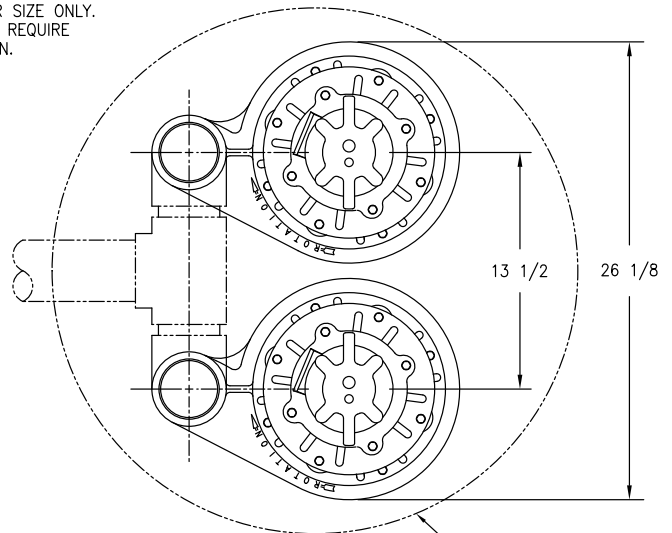

1209

MAIL TO: P.O. BOX 16347 • Louisville, KY 40256-0347
SHIP TO: 3649 Cane Run Road • Louisville, KY 40211-1961
 (502) 778-2731 • 1 (800) 928-PUMP • **FAX** (502) 774-3624

visit our web site:
zoellerengineered.com

61 HD SERIES DIMENSIONAL DATA 3" NPT Vertical Discharge Units Floor Mounted

DIMENSIONS BASED ON STD. ANSI FITTING SIZES
 CHECK VALVES REQUIRED, NOT SHOWN FOR CLARITY
 ALL DIMENSIONS ARE IN INCHES UNLESS OTHERWISE NOTED

ZEPA0467B

*All dimensions in inches unless otherwise noted.

© Copyright 2015 Zoeller® Co. All rights reserved.

See Reverse Side for "Rail Mounted"

61 HD SERIES

DIMENSIONAL DATA

3" NPT Vertical Discharge Units

P/N 39-0122 or 39-0123 Rail Mounted

ZEPA0472B

*All dimensions in inches unless otherwise noted.