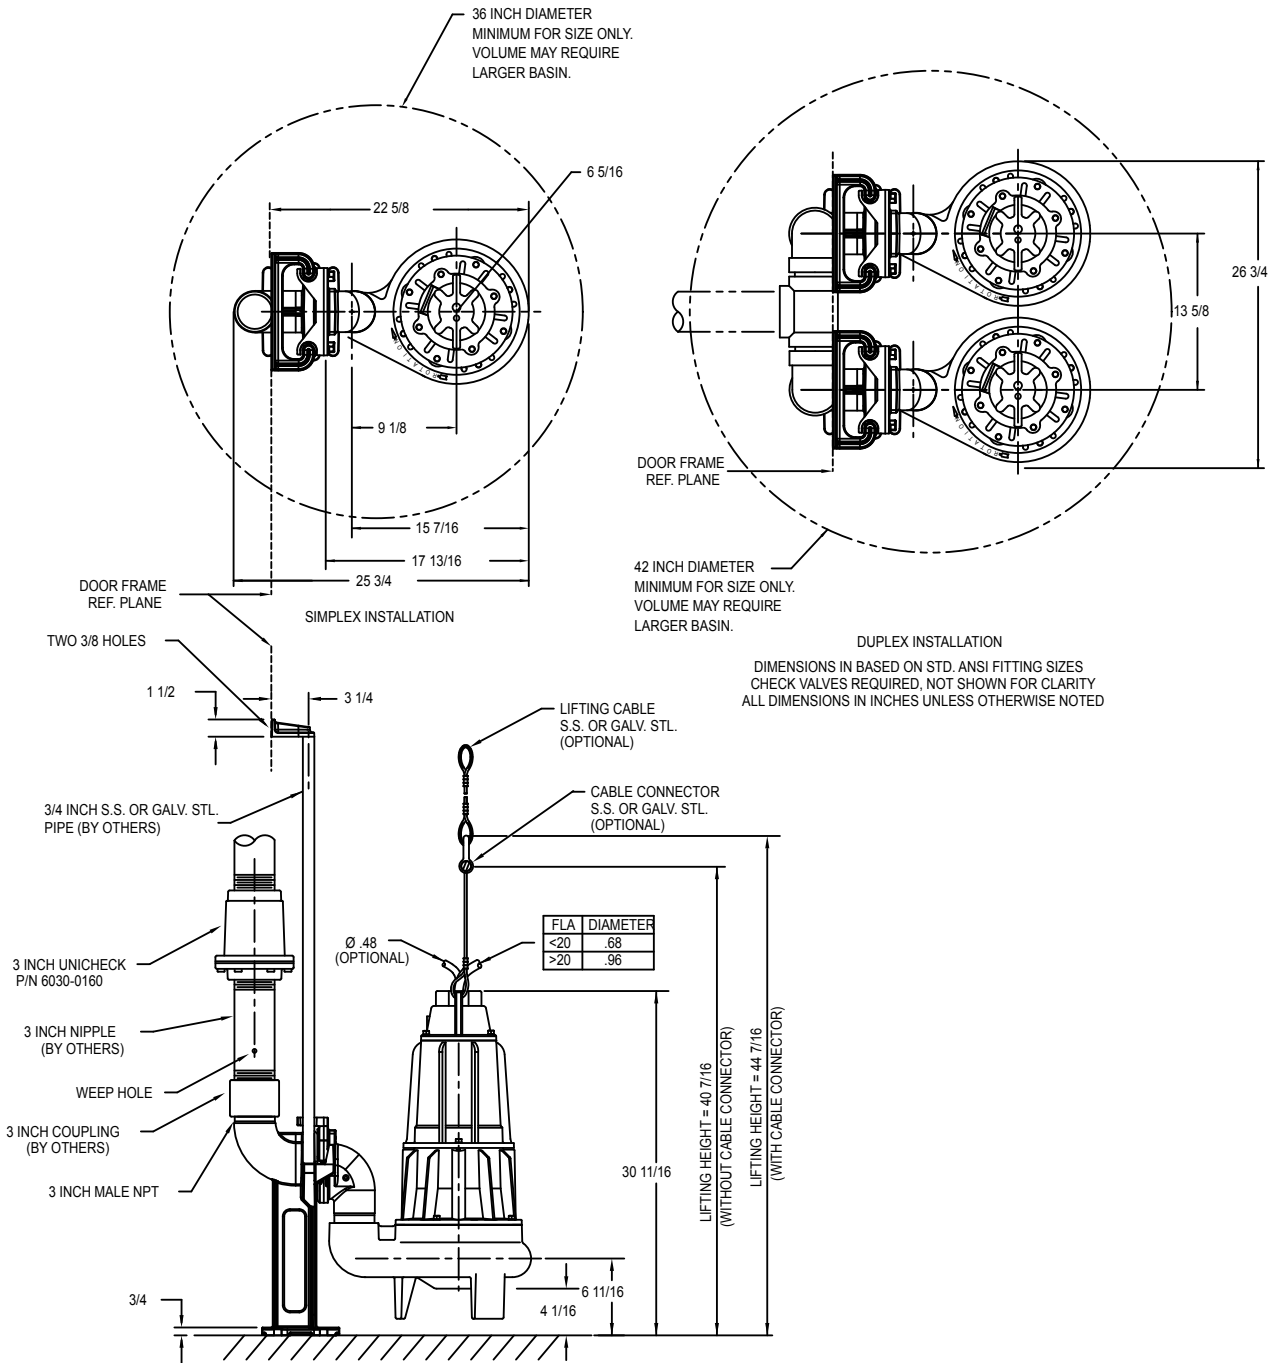

61 HD SERIES DIMENSIONAL DATA 3" NPT Vertical Discharge Units Floor Mounted

DIMENSIONS BASED ON STD. ANSI FITTING SIZES
 CHECK VALVES REQUIRED, NOT SHOWN FOR CLARITY
 ALL DIMENSIONS ARE IN INCHES UNLESS OTHERWISE NOTED

ZEPA0467B

*All dimensions in inches unless otherwise noted.

© Copyright 2015 Zoeller® Co. All rights reserved.

See Reverse Side for "Rail Mounted"

61 HD SERIES

DIMENSIONAL DATA

3" NPT Vertical Discharge Units

P/N 39-0122 or 39-0123 Rail Mounted

ZEPA0472B

*All dimensions in inches unless otherwise noted.