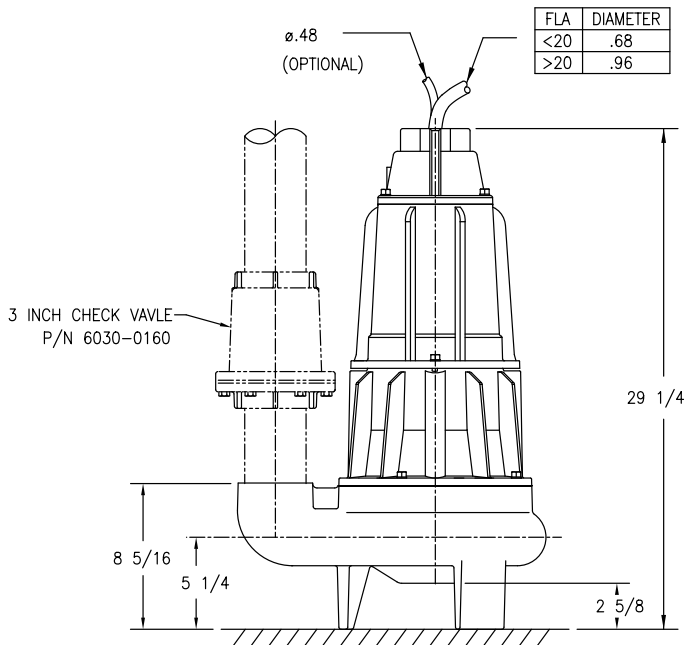

61 HD SERIES DIMENSIONAL DATA 3" NPT Vertical Discharge Units Floor Mounted

DIMENSIONS BASED ON STD. ANSI FITTING SIZES
 CHECK VALVES REQUIRED, NOT SHOWN FOR CLARITY
 ALL DIMENSIONS ARE IN INCHES UNLESS OTHERWISE NOTED

ZEPA0467B

*All dimensions in inches unless otherwise noted.

© Copyright 2015 Zoeller® Co. All rights reserved.

See Reverse Side for "Rail Mounted"

61 HD SERIES

DIMENSIONAL DATA

3" NPT Vertical Discharge Units