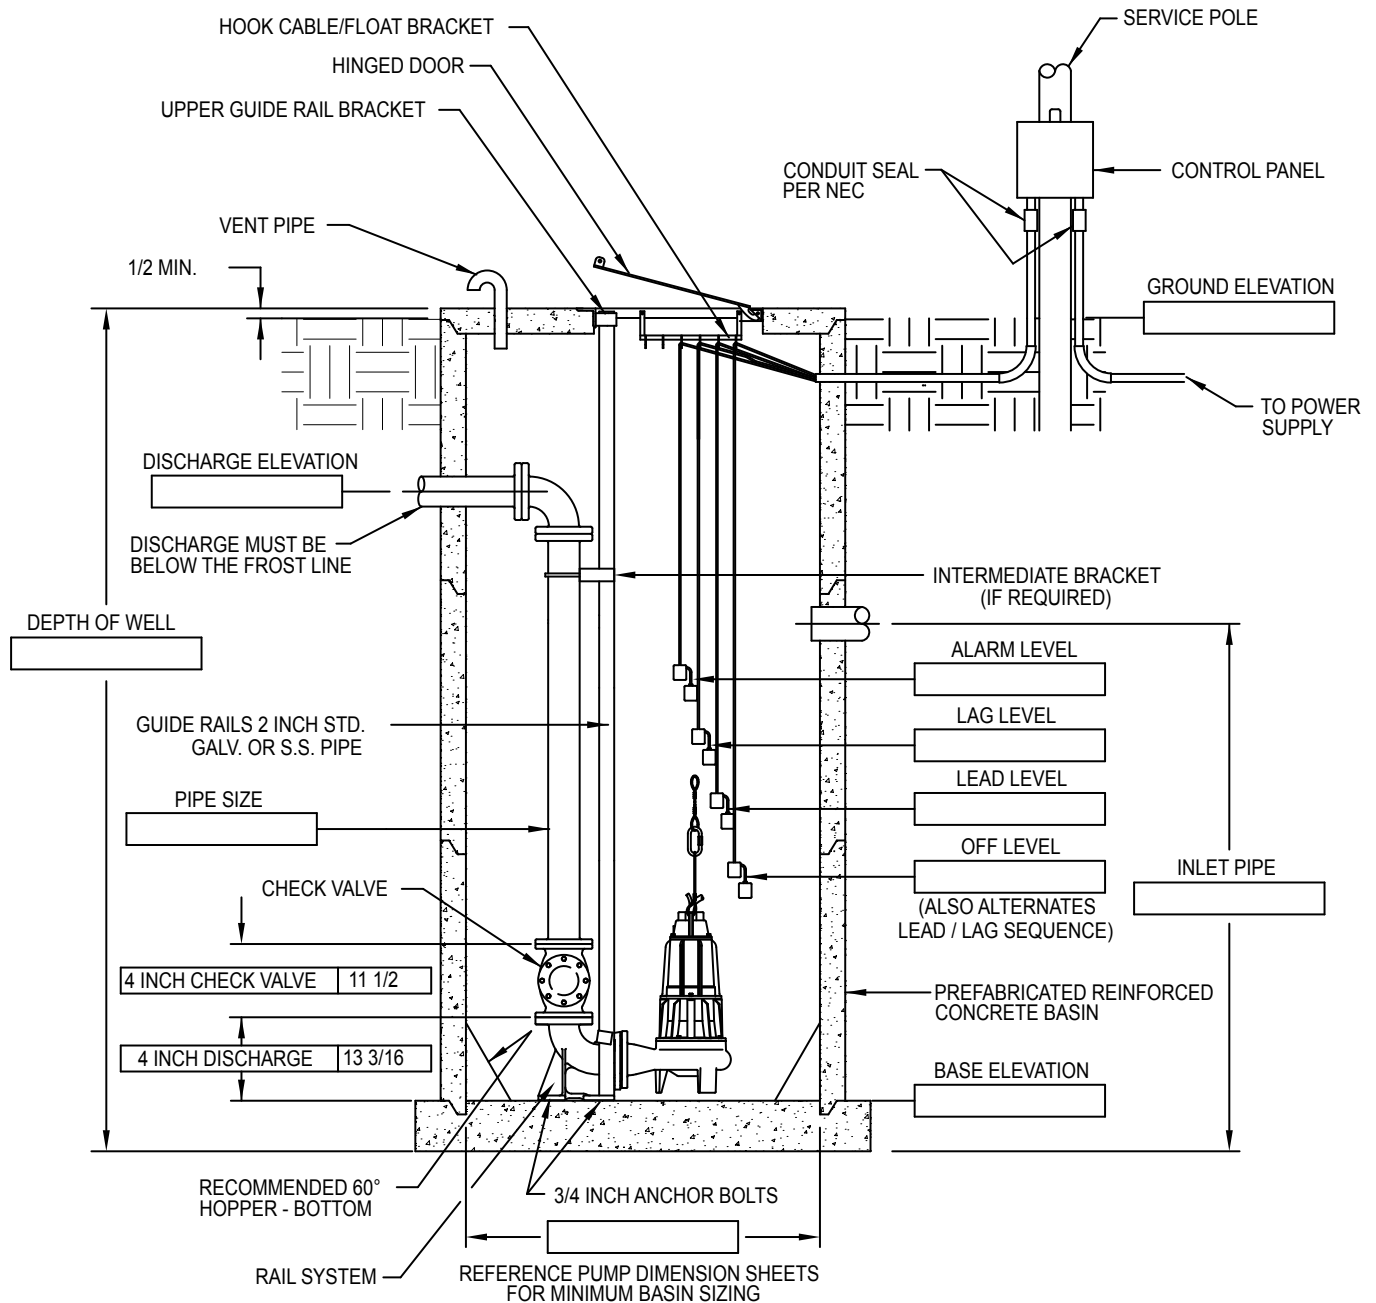

Trusted. Tested. Tough.™

Product information presented here reflects conditions at time of publication. Consult factory regarding discrepancies or inconsistencies.

SECTION: Z2.10.190

ZM1754

0714

Supersedes

61 HD SERIES LIFT STATION DIMENSIONAL DATA

ZEPA0473

61 HD SERIES LIFT STATION DIMENSIONAL DATA

SIMPLEX DIMENSIONAL CHART											
NOM. SIZE	A	B	C	D	E	F	G	H	J	P	R
3" VERTICAL	4	7	7	3 1/2	3 3/8	26	24	12	8	1/2	4 9/16
3" HORIZONTAL	9 3/4	5 7/8	5 7/8	2 15/16	3/16	26	24	12	7 1/2	1/2	7 11/32
4" DISCHARGE	7 1/2	6	8 3/4	3	4 1/2	26	24	12	8	3/4	3 1/2

DUPLEX DIMENSIONAL CHART													
NOM. SIZE	A	B	C	E	F	J	K	L	M	N	P	R	S
3" VERTICAL	4	7	7	7 7/8	29	12 7/16	15	30	4	7 1/2	1/2	4 9/16	4
3" HORIZONTAL	9 3/4	5 7/8	5 7/8	3/16	29	7 1/2	15	30	4 5/16	7 1/4	1/2	7 11/32	4 5/16
4" DISCHARGE	7 1/2	6	8 3/4	8	30	11 1/2	24	48	10 1/8	13 1/8	3/4	3 1/2	8 3/4