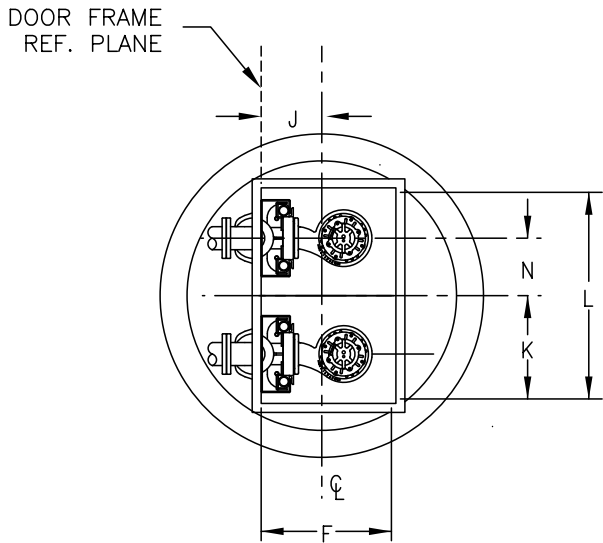

61 HD SERIES LIFT STATION DIMENSIONAL DATA

ZEPA0473

61 HD SERIES LIFT STATION DIMENSIONAL DATA

SIMPLEX DIMENSIONAL CHART											
NOM. SIZE	A	B	C	D	E	F	G	H	J	P	R
3" VERTICAL	4	7	7	3 1/2	3 3/8	26	24	12	8	1/2	4 9/16
3" HORIZONTAL	9 3/4	5 7/8	5 7/8	2 15/16	3/16	26	24	12	7 1/2	1/2	7 11/32
4" DISCHARGE	7 1/2	6	8 3/4	3	4 1/2	26	24	12	8	3/4	3 1/2

DUPLEX DIMENSIONAL CHART													
NOM. SIZE	A	B	C	E	F	J	K	L	M	N	P	R	S
3" VERTICAL	4	7	7	7 7/8	29	12 7/16	15	30	4	7 1/2	1/2	4 9/16	4
3" HORIZONTAL	9 3/4	5 7/8	5 7/8	3/16	29	7 1/2	15	30	4 5/16	7 1/4	1/2	7 11/32	4 5/16
4" DISCHARGE	7 1/2	6	8 3/4	8	30	11 1/2	24	48	10 1/8	13 1/8	3/4	3 1/2	8 3/4