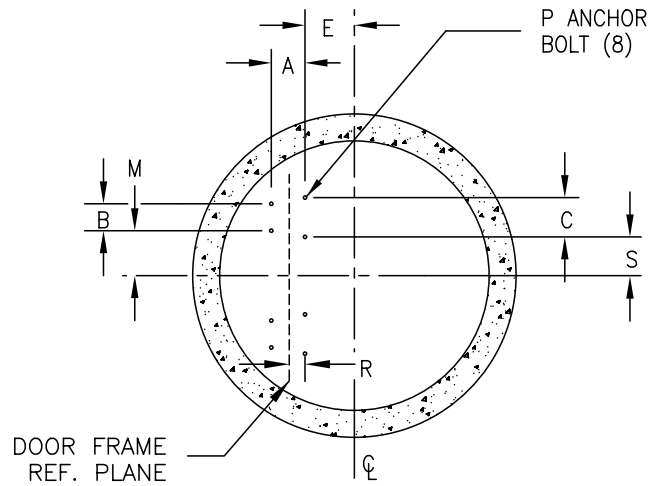

61 HD SERIES LIFT STATION DIMENSIONAL DATA

ZEPA0473

61 HD SERIES LIFT STATION DIMENSIONAL DATA

SIMPLEX DIMENSIONAL CHART											
NOM. SIZE	A	B	C	D	E	F	G	H	J	P	R
3" VERTICAL	4	7	7	3 1/2	3 3/8	26	24	12	8	1/2	4 9/16
3" HORIZONTAL	9 3/4	5 7/8	5 7/8	2 15/16	3/16	26	24	12	7 1/2	1/2	7 11/32
4" DISCHARGE	7 1/2	6	8 3/4	3	4 1/2	26	24	12	8	3/4	3 1/2

DUPLEX DIMENSIONAL CHART													
NOM. SIZE	A	B	C	E	F	J	K	L	M	N	P	R	S
3" VERTICAL	4	7	7	7 7/8	29	12 7/16	15	30	4	7 1/2	1/2	4 9/16	4
3" HORIZONTAL	9 3/4	5 7/8	5 7/8	3/16	29	7 1/2	15	30	4 5/16	7 1/4	1/2	7 11/32	4 5/16
4" DISCHARGE	7 1/2	6	8 3/4	8	30	11 1/2	24	48	10 1/8	13 1/8	3/4	3 1/2	8 3/4