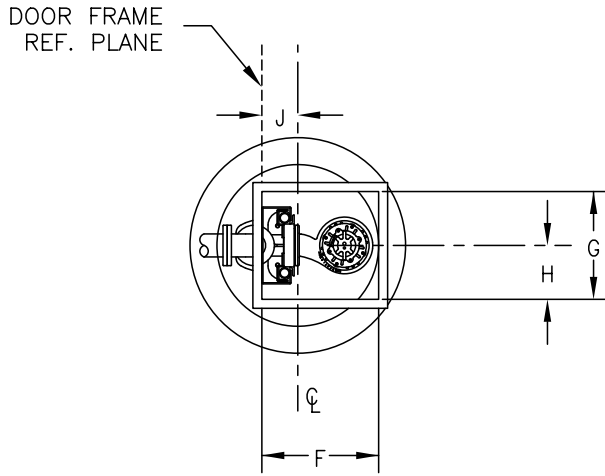

61 HD SERIES LIFT STATION DIMENSIONAL DATA

ZEPA0473

61 HD SERIES LIFT STATION DIMENSIONAL DATA

SIMPLEX DIMENSIONAL CHART											
NOM. SIZE	A	B	C	D	E	F	G	H	J	P	R
3" VERTICAL	4	7	7	3 1/2	3 3/8	26	24	12	8	1/2	4 9/16
3" HORIZONTAL	9 3/4	5 7/8	5 7/8	2 15/16	3/16	26	24	12	7 1/2	1/2	7 11/32
4" DISCHARGE	7 1/2	6	8 3/4	3	4 1/2	26	24	12	8	3/4	3 1/2

DUPLEX DIMENSIONAL CHART													
NOM. SIZE	A	B	C	E	F	J	K	L	M	N	P	R	S
3" VERTICAL	4	7	7	7 7/8	29	12 7/16	15	30	4	7 1/2	1/2	4 9/16	4
3" HORIZONTAL	9 3/4	5 7/8	5 7/8	3/16	29	7 1/2	15	30	4 5/16	7 1/4	1/2	7 11/32	4 5/16
4" DISCHARGE	7 1/2	6	8 3/4	8	30	11 1/2	24	48	10 1/8	13 1/8	3/4	3 1/2	8 3/4