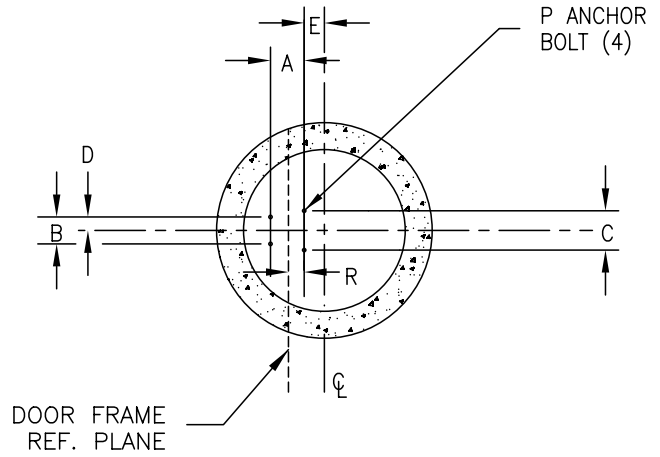

61 HD SERIES LIFT STATION DIMENSIONAL DATA

ZEPA0473

61 HD SERIES LIFT STATION DIMENSIONAL DATA

SIMPLEX DIMENSIONAL CHART											
NOM. SIZE	A	B	C	D	E	F	G	H	J	P	R
3" VERTICAL	4	7	7	3 1/2	3 3/8	26	24	12	8	1/2	4 9/16
3" HORIZONTAL	9 3/4	5 7/8	5 7/8	2 15/16	3/16	26	24	12	7 1/2	1/2	7 11/32
4" DISCHARGE	7 1/2	6	8 3/4	3	4 1/2	26	24	12	8	3/4	3 1/2

DUPLEX DIMENSIONAL CHART													
NOM. SIZE	A	B	C	E	F	J	K	L	M	N	P	R	S
3" VERTICAL	4	7	7	7 7/8	29	12 7/16	15	30	4	7 1/2	1/2	4 9/16	4
3" HORIZONTAL	9 3/4	5 7/8	5 7/8	3/16	29	7 1/2	15	30	4 5/16	7 1/4	1/2	7 11/32	4 5/16
4" DISCHARGE	7 1/2	6	8 3/4	8	30	11 1/2	24	48	10 1/8	13 1/8	3/4	3 1/2	8 3/4