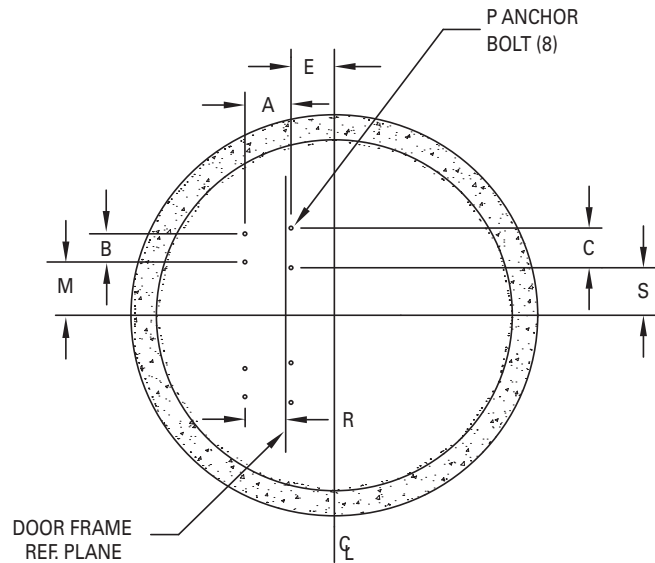

## LIFT STATION DIMENSIONAL DATA

### MODELS: 6424 - 6428

SIMPLEX DIMENSIONAL CHART											
NOM. SIZE	A	B	C	D	E	F	G	H	J	P	R
4" DISCHARGE	7-1/2	6	8-3/4	3	8	36	30	15	11-1/2	3/4	4
6" DISCHARGE	10-7/8	6-3/4	9-1/2	3-3/8	10-1/4	36	36	18	11-1/2	3/4	9-5/8