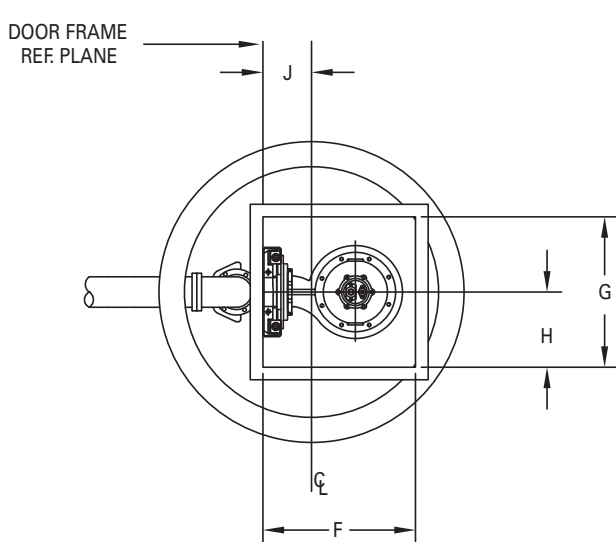

**64 HD SERIES**  
 LIFT STATION DIMENSIONAL DATA  
 25 - 60 BHP  
 4" & 6" Flanged Discharge  
 MODELS: 6424 - 6428

SK3138

## LIFT STATION DIMENSIONAL DATA

### MODELS: 6424 - 6428

SIMPLEX DIMENSIONAL CHART											
NOM. SIZE	A	B	C	D	E	F	G	H	J	P	R
4" DISCHARGE	7-1/2	6	8-3/4	3	8	36	30	15	11-1/2	3/4	4
6" DISCHARGE	10-7/8	6-3/4	9-1/2	3-3/8	10-1/4	36	36	18	11-1/2	3/4	9-5/8