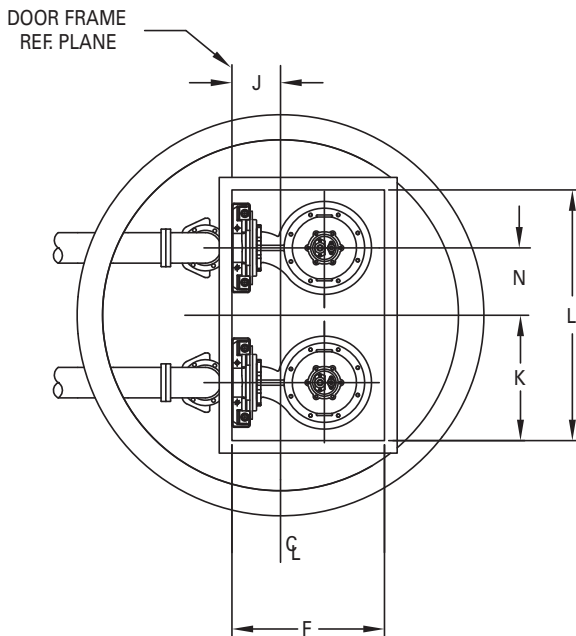

## LIFT STATION DIMENSIONAL DATA

### MODELS: 6424 - 6428

SIMPLEX DIMENSIONAL CHART											
NOM. SIZE	A	B	C	D	E	F	G	H	J	P	R
4" DISCHARGE	7-1/2	6	8-3/4	3	8	36	30	15	11-1/2	3/4	4
6" DISCHARGE	10-7/8	6-3/4	9-1/2	3-3/8	10-1/4	36	36	18	11-1/2	3/4	9-5/8

DUPLEX DIMENSIONAL CHART													
NOM. SIZE	A	B	C	E	F	J	K	L	M	N	P	R	S
4" DISCHARGE	7-1/2	6	8-3/4	8	36	11-1/2	24	48	10-1/8	13-1/8	3/4	4	8-3/4
6" DISCHARGE	10-7/8	6-3/4	9-1/2	10-1/4	36	11-1/2	30	60	12-3/4	16-1/8	3/4	9-5/8	11-3/8