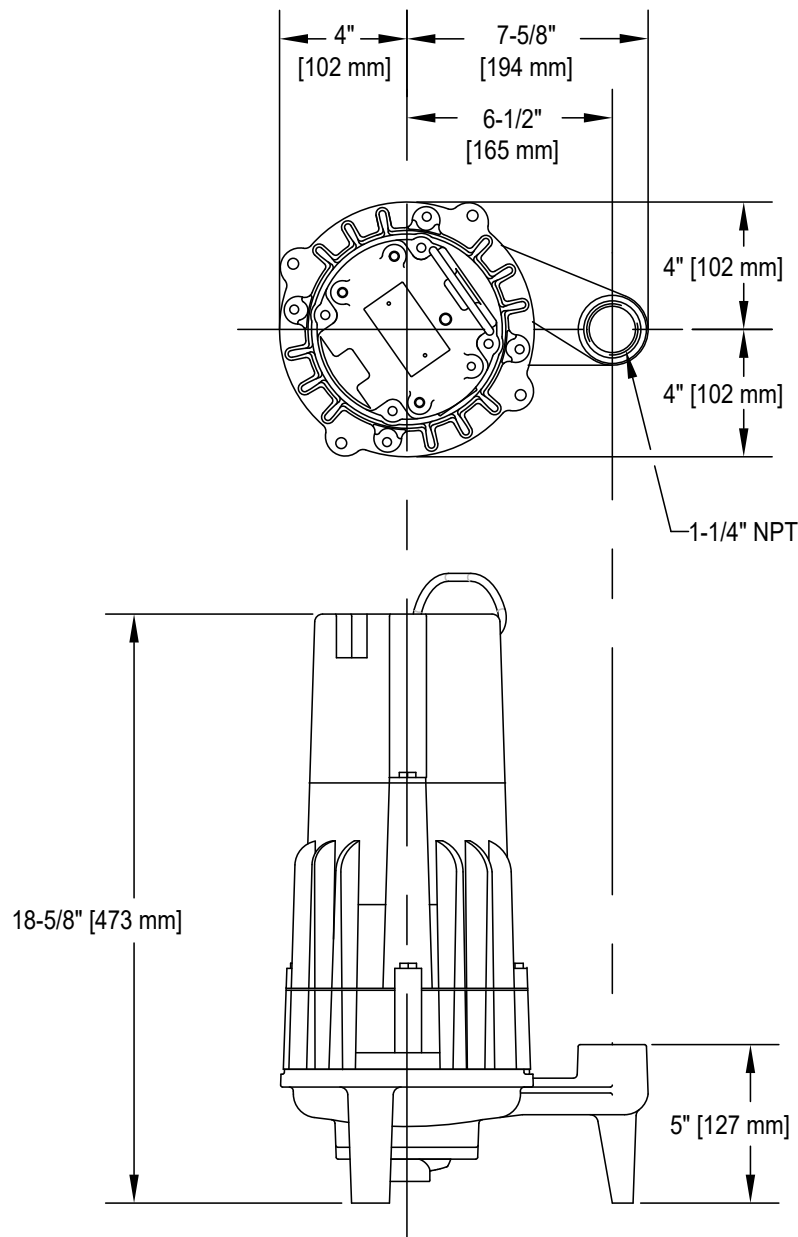

GRINDER PUMP

DIMENSIONAL DATA

1-1/4" Vertical Discharge Units
Floor Mounted
Models: 7008, 7009 & 7010

SK1621

70 SERIES MODELS 7008- 7009- 7010

DIMENSIONAL DATA

1 - 2 HP Grinder pump- single Seal

1.25" NPT X 2" NPT Discharge