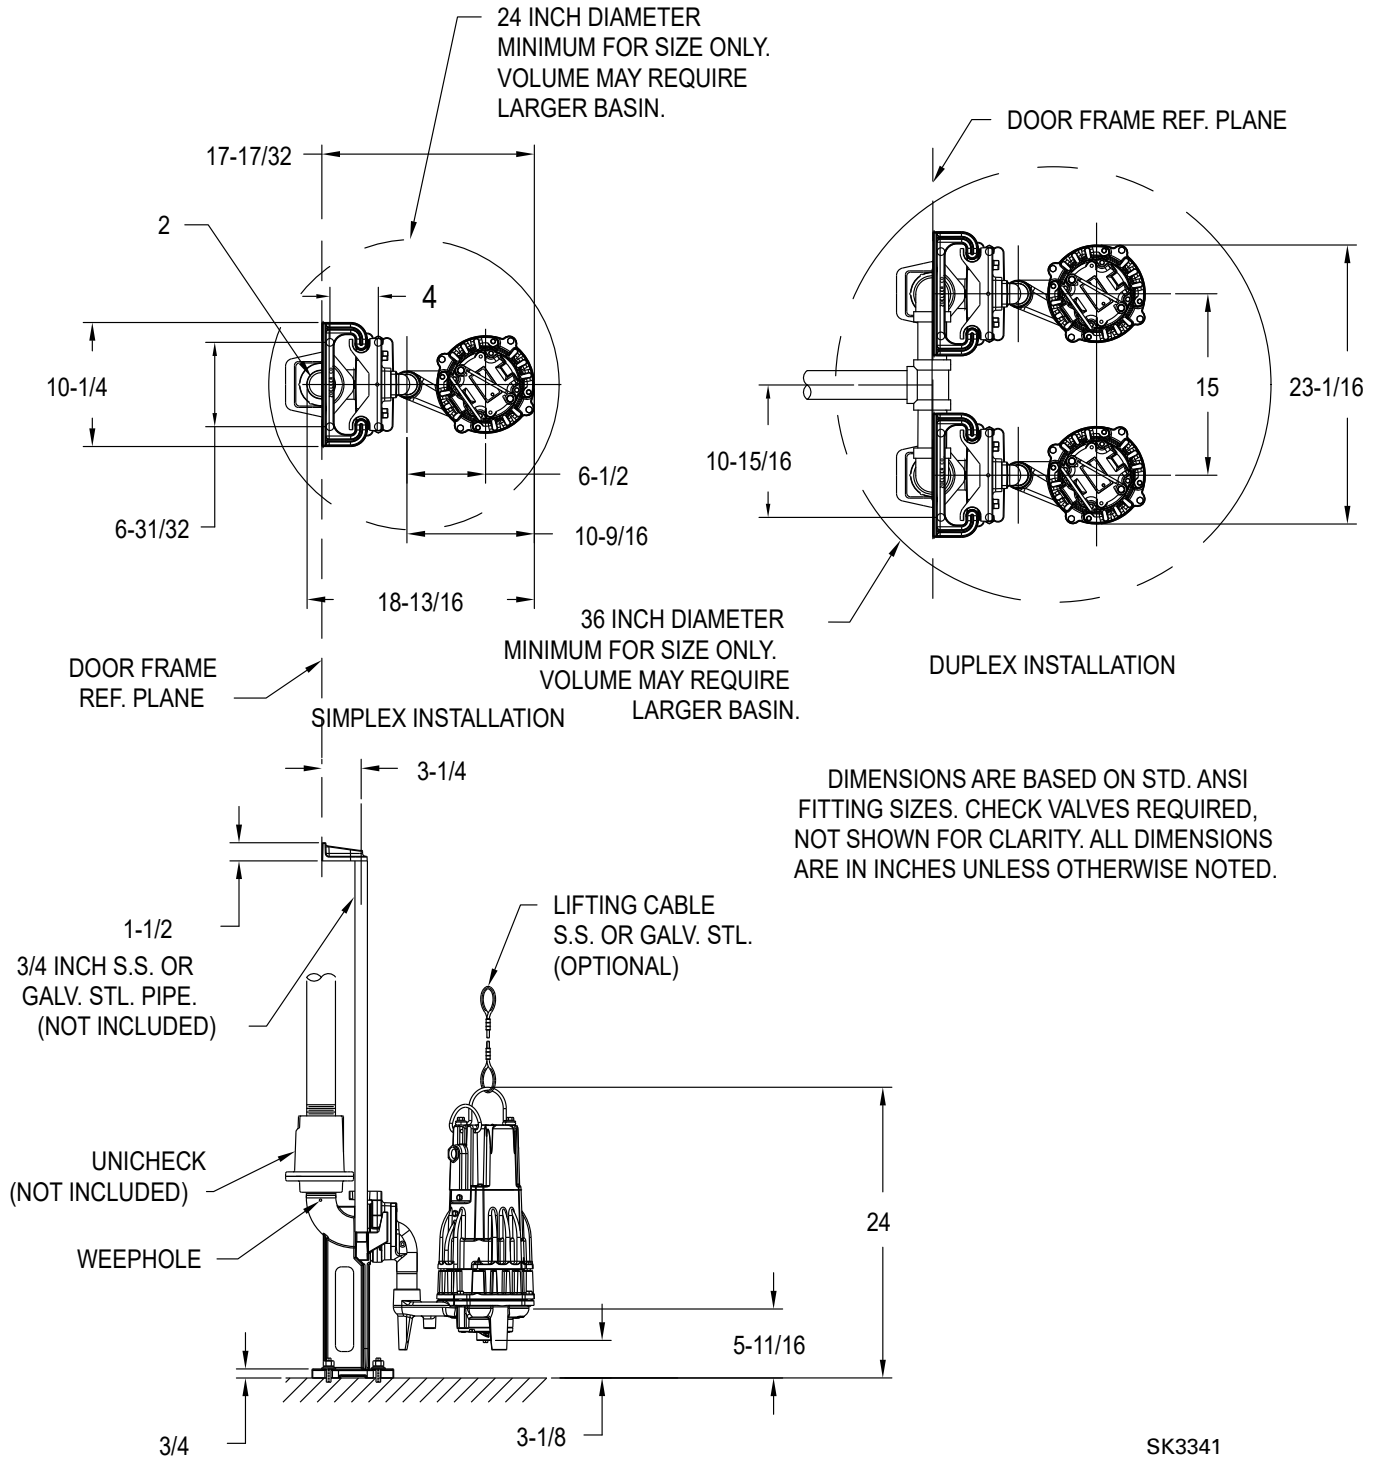

GRINDER PUMP

DIMENSIONAL DATA

1-1/4" Vertical Discharge Units
Floor Mounted
Models: 7008, 7009 & 7010

SK1621

70 SERIES MODELS 7008- 7009- 7010

DIMENSIONAL DATA

1 - 2 HP Grinder pump- single Seal

1.25" NPT X 2" NPT Discharge

39-0134 & 39-0135 Z-Rail® Disconnect System

SK3341