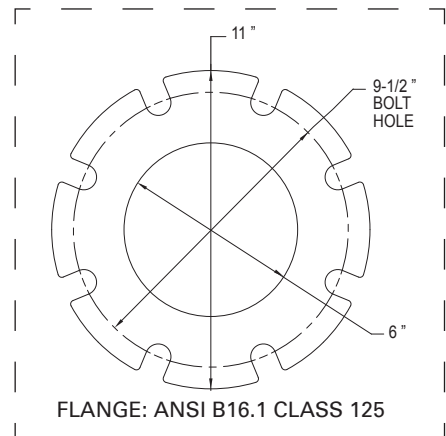

X64HD HAZARDOUS LOCATION SERIES

DIMENSIONAL DATA

CLASS I, DIVISION 1, GROUPS C & D

6" Flanged Horizontal Discharge Units

Floor Mounted

MODELS: X6424- X6428

MODEL	OVERALL HEIGHT
X6424-X6426	50-1/16
X6427-X6428	53-13/16

MODEL	X6424	X6425	X6426	X6427	X6428
HP	25	30	40	50	60
DIM.	"A"	"A"	"A"	"A"	"A"
230V	1.35±.100	1.55±.100	1.55±.100	-	-
460V	.985±.100	.985±.100	1.125±.100	1.35±.100	1.55±.100
575V	.985±.100	.985±.100	.985±.100	1.125±.100	1.35±.100

ZEPA0443

All dimensions in inches unless otherwise noted.

See Reverse Side for "Rail Mounted"

© Copyright 2018 Zoeller® Co. All rights reserved.

X64HD HAZARDOUS LOCATION SERIES

DIMENSIONAL DATA
 CLASS I, DIVISION 1, GROUPS C & D
 6" Flanged Horizontal Discharge Units
 P/N 6039-0073 - 6" Rail Mounted
 MODELS: X6424- X6428

DUPLEX INSTALLATION

DIMENSIONS BASED ON STD. ANSI FITTING SIZES
 CHECK VALVES REQUIRED, NOT SHOWN FOR CLARITY

MODEL	B	C	D
X6424-X6426	49-5/16	55-3/4	60-1/4
X6427-X6428	53	59-1/2	66-3/4

MODEL	X6424	X6425	X6426	X6427	X6428
HP	25	30	40	50	60
DIM.	"A"	"A"	"A"	"A"	"A"
230V	1.35±.100	1.55±.100	1.55±.100	-	-
460V	.985±.100	.985±.100	1.125±.100	1.35±.100	1.55±.100
575V	.985±.100	.985±.100	.985±.100	1.125±.100	1.35±.100