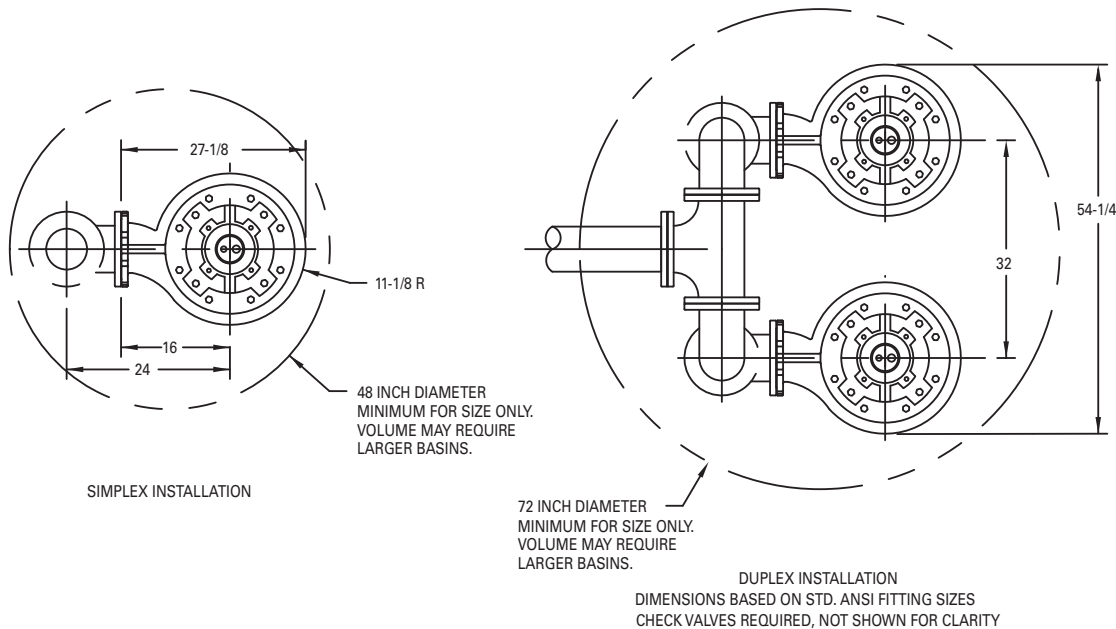

X64HD HAZARDOUS LOCATION SERIES

DIMENSIONAL DATA

CLASS I, DIVISION 1, GROUPS C & D

6" Flanged Horizontal Discharge Units

Floor Mounted

MODELS: X6424- X6428

MODEL	OVERALL HEIGHT
X6424-X6426	50-1/16
X6427-X6428	53-13/16

ZEPA0443

All dimensions in inches unless otherwise noted.

See Reverse Side for "Rail Mounted"

© Copyright 2018 Zoeller® Co. All rights reserved.

X64HD HAZARDOUS LOCATION SERIES

DIMENSIONAL DATA
 CLASS I, DIVISION 1, GROUPS C & D
 6" Flanged Horizontal Discharge Units
 P/N 6039-0073 - 6" Rail Mounted
 MODELS: X6424- X6428

60 INCH DIAMETER
 MINIMUM FOR SIZE ONLY.
 VOLUME MAY REQUIRE
 LARGER BASINS.

72 INCH DIAMETER
 MINIMUM FOR SIZE ONLY.
 VOLUME MAY REQUIRE
 LARGER BASINS.

DOOR FRAME
 REF. PLANE

SIMPLEX INSTALLATION

DOOR FRAME
 REF. PLANE

DUPLEX INSTALLATION

DIMENSIONS BASED ON STD. ANSI FITTING SIZES
 CHECK VALVES REQUIRED, NOT SHOWN FOR CLARITY

MODEL	B	C	D
X6424-X6426	49-5/16	55-3/4	60-1/4
X6427-X6428	53	59-1/2	66-3/4

MODEL	X6424	X6425	X6426	X6427	X6428
HP	25	30	40	50	60
DIM.	"A"	"A"	"A"	"A"	"A"
230V	1.35±.100	1.55±.100	1.55±.100	-	-
460V	.985±.100	.985±.100	1.125±.100	1.35±.100	1.55±.100
575V	.985±.100	.985±.100	.985±.100	1.125±.100	1.35±.100