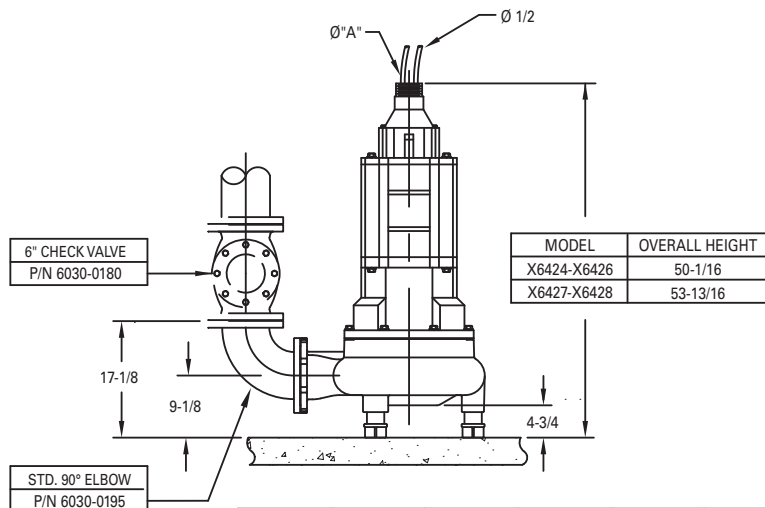

X64HD HAZARDOUS LOCATION SERIES

DIMENSIONAL DATA

CLASS I, DIVISION 1, GROUPS C & D

6" Flanged Horizontal Discharge Units

Floor Mounted

MODELS: X6424- X6428

MODEL	OVERALL HEIGHT
X6424-X6426	50-1/16
X6427-X6428	53-13/16

60 INCH DIAMETER
 MINIMUM FOR SIZE ONLY.
 VOLUME MAY REQUIRE
 LARGER BASINS.

72 INCH DIAMETER
 MINIMUM FOR SIZE ONLY.
 VOLUME MAY REQUIRE
 LARGER BASINS.

DOOR FRAME
 REF. PLANE

SIMPLEX INSTALLATION

DOOR FRAME
 REF. PLANE

DUPLEX INSTALLATION

DIMENSIONS BASED ON STD. ANSI FITTING SIZES
 CHECK VALVES REQUIRED, NOT SHOWN FOR CLARITY

MODEL	B	C	D
X6424-X6426	49-5/16	55-3/4	60-1/4
X6427-X6428	53	59-1/2	66-3/4

MODEL	X6424	X6425	X6426	X6427	X6428
HP	25	30	40	50	60
DIM.	"A"	"A"	"A"	"A"	"A"
230V	1.35±.100	1.55±.100	1.55±.100	-	-
460V	.985±.100	.985±.100	1.125±.100	1.35±.100	1.55±.100
575V	.985±.100	.985±.100	.985±.100	1.125±.100	1.35±.100