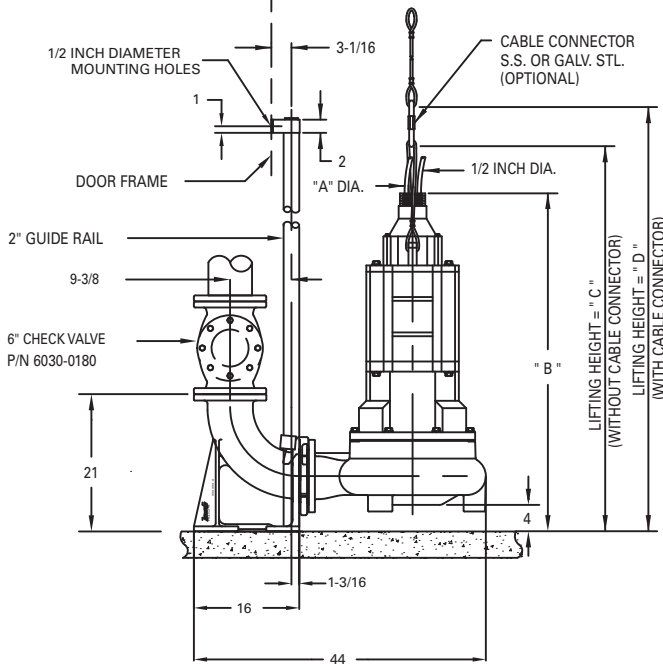

60 INCH DIAMETER
 MINIMUM FOR SIZE ONLY.
 VOLUME MAY REQUIRE
 LARGER BASINS.

72 INCH DIAMETER
 MINIMUM FOR SIZE ONLY.
 VOLUME MAY REQUIRE
 LARGER BASINS.

DOOR FRAME
 REF. PLANE

SIMPLEX INSTALLATION

DOOR FRAME
 REF. PLANE

DUPLEX INSTALLATION

DIMENSIONS BASED ON STD. ANSI FITTING SIZES
 CHECK VALVES REQUIRED, NOT SHOWN FOR CLARITY

MODEL	B	C	D
X6424-X6426	49-5/16	55-3/4	60-1/4
X6427-X6428	53	59-1/2	66-3/4

MODEL	X6424	X6425	X6426	X6427	X6428
HP	25	30	40	50	60
DIM.	"A"	"A"	"A"	"A"	"A"
230V	1.35±.100	1.55±.100	1.55±.100	-	-
460V	.985±.100	.985±.100	1.125±.100	1.35±.100	1.55±.100
575V	.985±.100	.985±.100	.985±.100	1.125±.100	1.35±.100