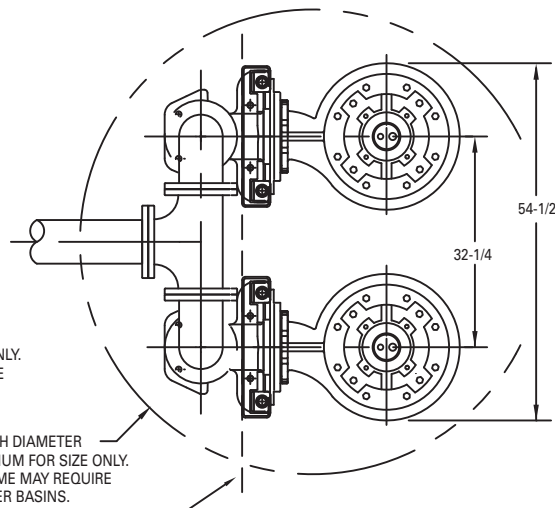

ZEPA0443

All dimensions in inches unless otherwise noted.

See Reverse Side for "Rail Mounted"

© Copyright 2018 Zoeller® Co. All rights reserved.

X64HD HAZARDOUS LOCATION SERIES

DIMENSIONAL DATA
 CLASS I, DIVISION 1, GROUPS C & D
 6" Flanged Horizontal Discharge Units
 P/N 6039-0073 - 6" Rail Mounted
 MODELS: X6424- X6428

60 INCH DIAMETER
 MINIMUM FOR SIZE ONLY.
 VOLUME MAY REQUIRE
 LARGER BASINS.

72 INCH DIAMETER
 MINIMUM FOR SIZE ONLY.
 VOLUME MAY REQUIRE
 LARGER BASINS.

DOOR FRAME
 REF. PLANE

SIMPLEX INSTALLATION

DOOR FRAME
 REF. PLANE

DUPLEX INSTALLATION

DIMENSIONS BASED ON STD. ANSI FITTING SIZES
 CHECK VALVES REQUIRED, NOT SHOWN FOR CLARITY

MODEL	B	C	D
X6424-X6426	49-5/16	55-3/4	60-1/4
X6427-X6428	53	59-1/2	66-3/4

MODEL	X6424	X6425	X6426	X6427	X6428
HP	25	30	40	50	60
DIM.	"A"	"A"	"A"	"A"	"A"
230V	1.35±.100	1.55±.100	1.55±.100	-	-
460V	.985±.100	.985±.100	1.125±.100	1.35±.100	1.55±.100
575V	.985±.100	.985±.100	.985±.100	1.125±.100	1.35±.100