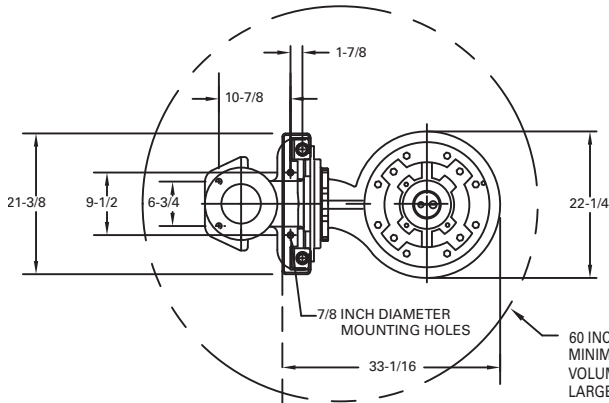

ZEPA0443

All dimensions in inches unless otherwise noted.

See Reverse Side for "Rail Mounted"

© Copyright 2018 Zoeller® Co. All rights reserved.

X64HD HAZARDOUS LOCATION SERIES

DIMENSIONAL DATA
 CLASS I, DIVISION 1, GROUPS C & D
 6" Flanged Horizontal Discharge Units
 P/N 6039-0073 - 6" Rail Mounted
 MODELS: X6424- X6428

60 INCH DIAMETER
 MINIMUM FOR SIZE ONLY.
 VOLUME MAY REQUIRE
 LARGER BASINS.

72 INCH DIAMETER
 MINIMUM FOR SIZE ONLY.
 VOLUME MAY REQUIRE
 LARGER BASINS.

DOOR FRAME
 REF. PLANE

SIMPLEX INSTALLATION

DOOR FRAME
 REF. PLANE

DUPLEX INSTALLATION

DIMENSIONS BASED ON STD. ANSI FITTING SIZES
 CHECK VALVES REQUIRED, NOT SHOWN FOR CLARITY

MODEL	B	C	D
X6424-X6426	49-5/16	55-3/4	60-1/4
X6427-X6428	53	59-1/2	66-3/4

MODEL	X6424	X6425	X6426	X6427	X6428
HP	25	30	40	50	60
DIM.	"A"	"A"	"A"	"A"	"A"
230V	1.35±.100	1.55±.100	1.55±.100	-	-
460V	.985±.100	.985±.100	1.125±.100	1.35±.100	1.55±.100
575V	.985±.100	.985±.100	.985±.100	1.125±.100	1.35±.100