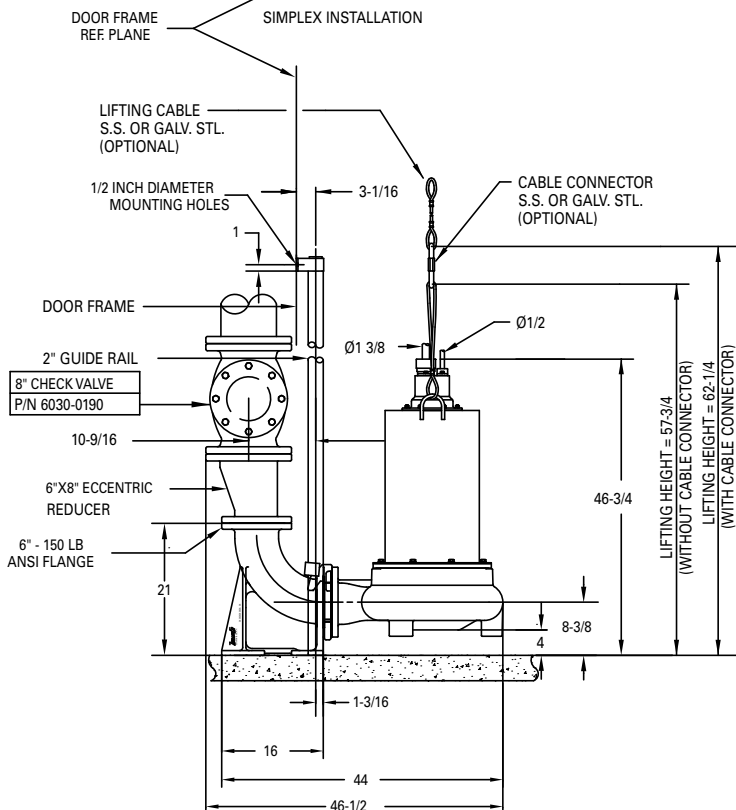

Trusted. Tested. Tough.™

Product information presented here reflects conditions at time of publication. Consult factory regarding discrepancies or inconsistencies.

SECTION: Z2.30.140
ZM3022
0517
Supersedes
New

64 HD SERIES
DIMENSIONAL DATA
6" FLANGED HORIZONTAL DISCHARGE UNITS
P/N 6039-0072 - 6" Rail Mounted
(Adapted to 8" piping)
Models: 6424 6425, 6426, 6427, 6428

DUPLEX INSTALLATION
DIMENSIONS BASED ON STD. ANSI FITTING SIZES
CHECK VALVES REQUIRED, NOT SHOWN FOR CLARITY