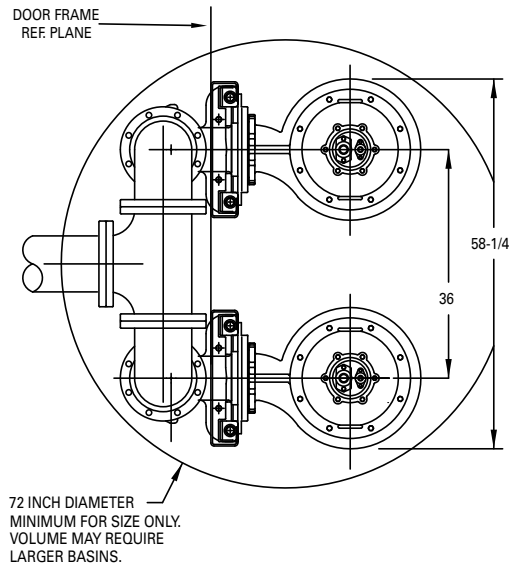

64 HD SERIES
DIMENSIONAL DATA
6" FLANGED HORIZONTAL DISCHARGE UNITS
P/N 6039-0072 - 6" Rail Mounted
(Adapted to 8" piping)
Models: 6424 6425, 6426, 6427, 6428

DUPLEX INSTALLATION
DIMENSIONS BASED ON STD. ANSI FITTING SIZES
CHECK VALVES REQUIRED, NOT SHOWN FOR CLARITY