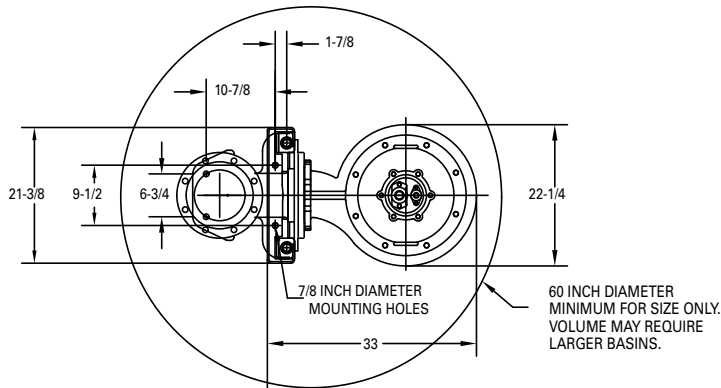

MAIL TO: P.O. BOX 16347 • Louisville, KY 40256-0347
SHIP TO: 3649 Cane Run Road • Louisville, KY 40211-1961
(502) 778-2731 • 1 (800) 928-PUMP • **FAX** (502) 774-3624

visit our web site:
zoellerengineered.com

64 HD SERIES
DIMENSIONAL DATA
6" FLANGED HORIZONTAL DISCHARGE UNITS
P/N 6039-0072 - 6" Rail Mounted
(Adapted to 8" piping)
Models: 6424 6425, 6426, 6427, 6428

DUPLEX INSTALLATION
DIMENSIONS BASED ON STD. ANSI FITTING SIZES
CHECK VALVES REQUIRED, NOT SHOWN FOR CLARITY