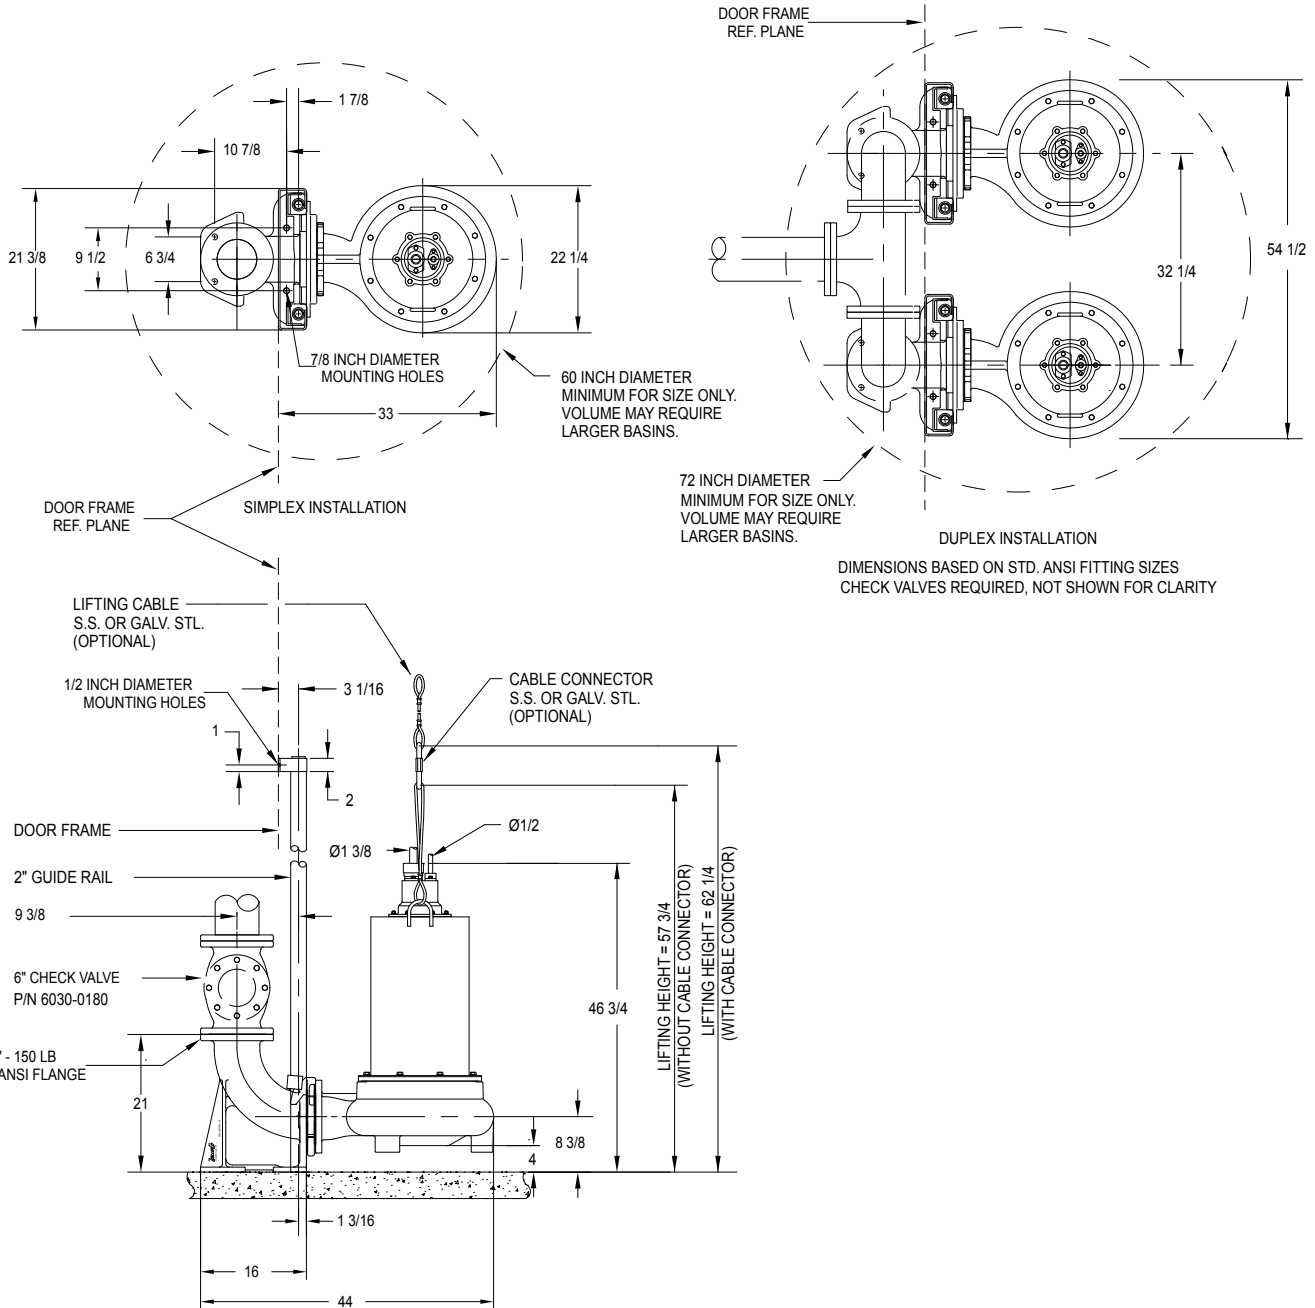

See Reverse Side for "Rail Mounted"

64 HD SERIES

DIMENSIONAL DATA

6" FLANGED HORIZONTAL DISCHARGE UNITS

P/N 6039-0072 - 6" Rail Mounted

Models: 6424, 6425, 6426, 6427, 6428

ZEPA0441