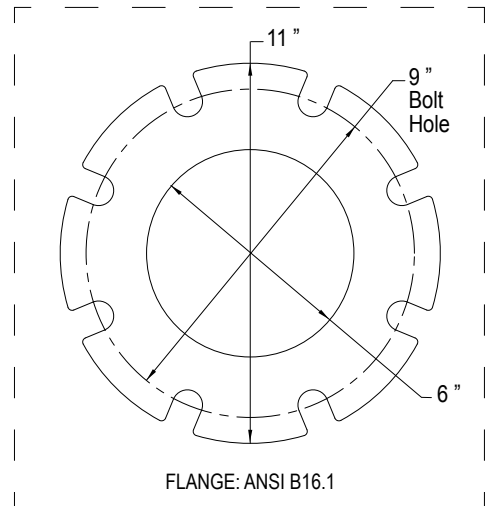

Trusted. Tested. Tough.™

Product information presented here reflects conditions at time of publication. Consult factory regarding discrepancies or inconsistencies.

SECTION: Z2.30.130

ZM3021

0517

Supersedes

64 HD SERIES
DIMENSIONAL DATA
6" FLANGED HORIZONTAL DISCHARGE UNITS
Floor Mounted
Models: 6424 6425, 6426, 6427, 6428

All dimensions in inches unless otherwise noted.

© Copyright 2017 Zoeller® Co. All rights reserved.

See Reverse Side for "Rail Mounted"

64 HD SERIES

DIMENSIONAL DATA

6" FLANGED HORIZONTAL DISCHARGE UNITS

P/N 6039-0072 - 6" Rail Mounted

Models: 6424, 6425, 6426, 6427, 6428

ZEPA0441