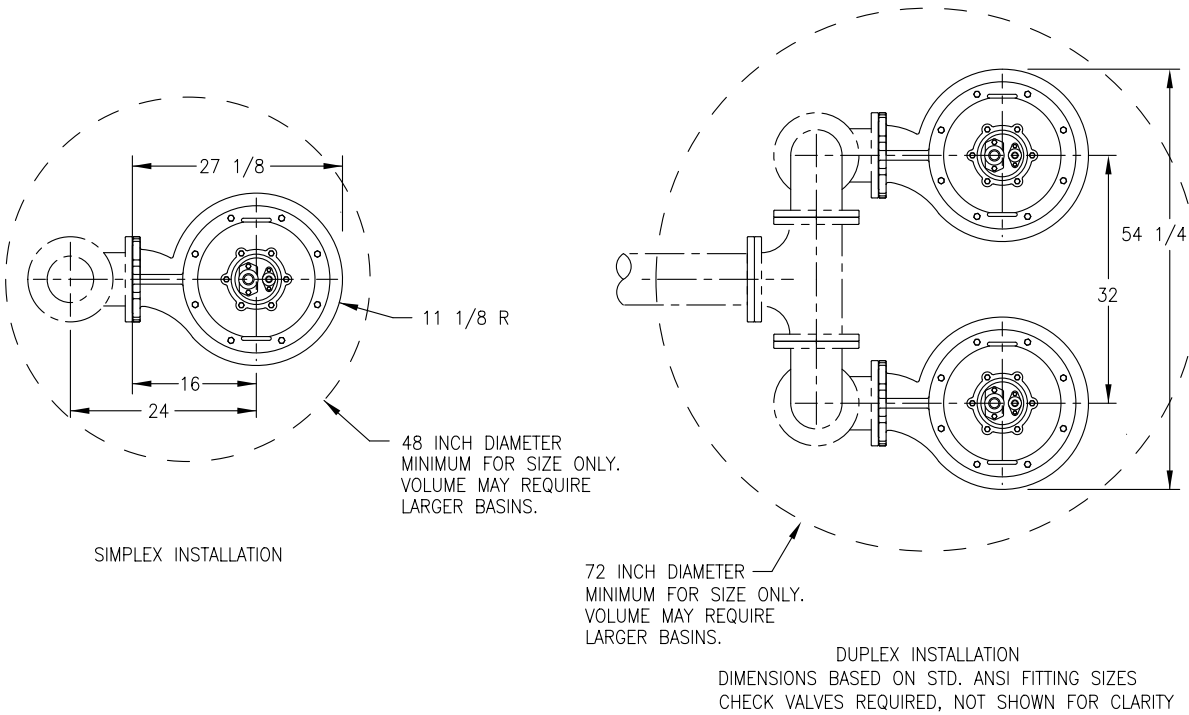

Trusted. Tested. Tough.™

Product information presented here reflects conditions at time of publication. Consult factory regarding discrepancies or inconsistencies.

SECTION: Z2.30.130

ZM3021

0517

Supersedes

64 HD SERIES
DIMENSIONAL DATA
6" FLANGED HORIZONTAL DISCHARGE UNITS
Floor Mounted
Models: 6424 6425, 6426, 6427, 6428

All dimensions in inches unless otherwise noted.

© Copyright 2017 Zoeller® Co. All rights reserved.

See Reverse Side for "Rail Mounted"

64 HD SERIES

DIMENSIONAL DATA

6" FLANGED HORIZONTAL DISCHARGE UNITS

P/N 6039-0072 - 6" Rail Mounted

Models: 6424, 6425, 6426, 6427, 6428

ZEPA0441