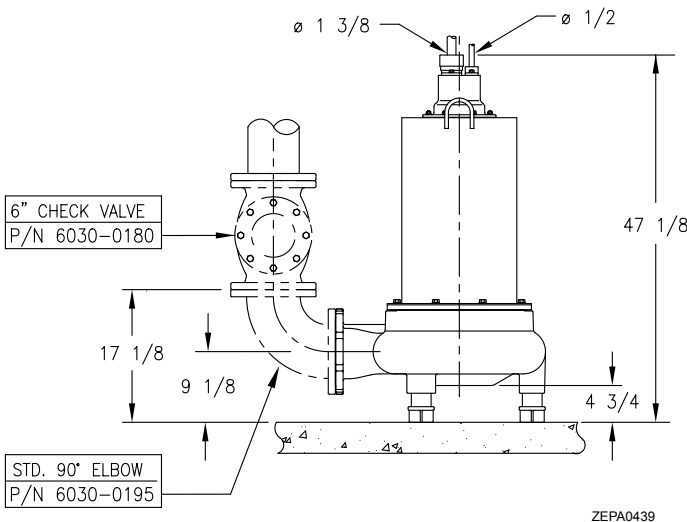

64 HD SERIES
DIMENSIONAL DATA
6" FLANGED HORIZONTAL DISCHARGE UNITS
Floor Mounted
Models: 6424 6425, 6426, 6427, 6428

All dimensions in inches unless otherwise noted.

© Copyright 2017 Zoeller® Co. All rights reserved.

See Reverse Side for "Rail Mounted"

64 HD SERIES

DIMENSIONAL DATA

6" FLANGED HORIZONTAL DISCHARGE UNITS

P/N 6039-0072 - 6" Rail Mounted

Models: 6424, 6425, 6426, 6427, 6428

ZEPA0441