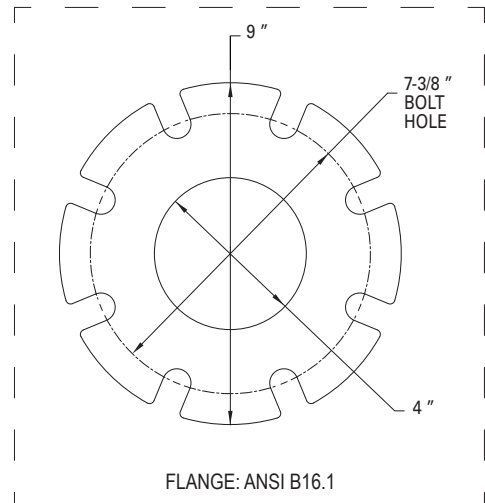

**64 HD SERIES**  
 DIMENSIONAL DATA  
 4" FLANGED HORIZONTAL DISCHARGE UNITS  
 Floor Mounted  
 Models: 6424 - 6428

All dimensions in inches unless otherwise noted.

© Copyright 2021 Zoeller® Co. All rights reserved.

## DIMENSIONAL DATA