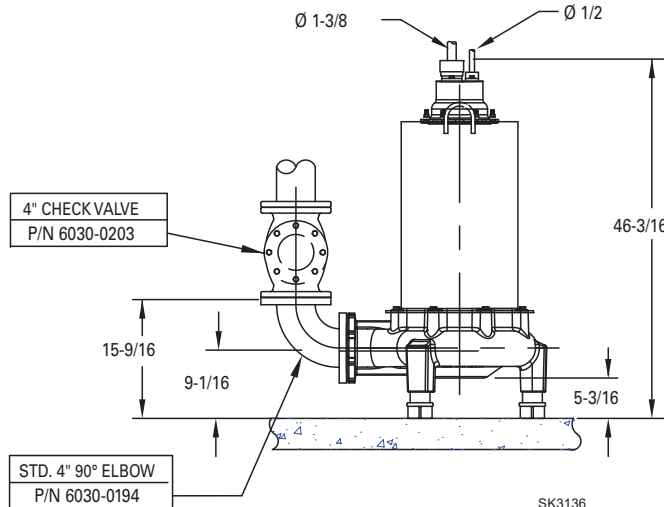

**64 HD SERIES**  
 DIMENSIONAL DATA  
 4" FLANGED HORIZONTAL DISCHARGE UNITS  
 Floor Mounted  
 Models: 6424 - 6428

All dimensions in inches unless otherwise noted.

© Copyright 2021 Zoeller® Co. All rights reserved.

## DIMENSIONAL DATA