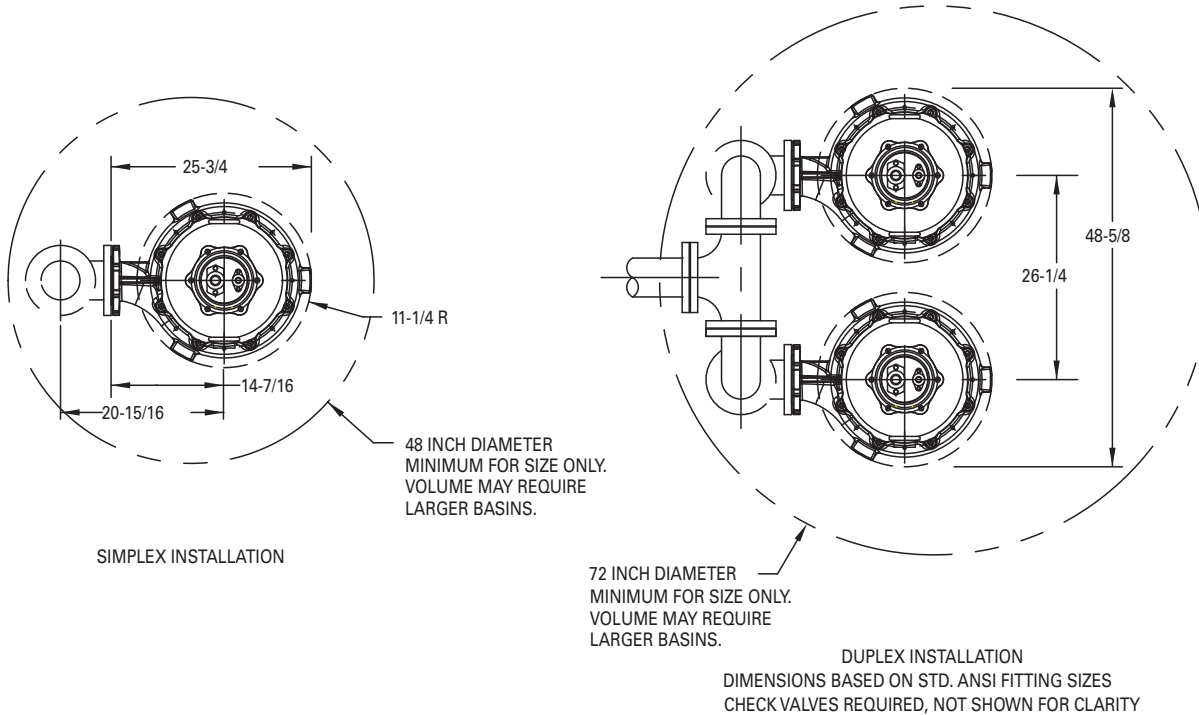

**64 HD SERIES**  
 DIMENSIONAL DATA  
 4" FLANGED HORIZONTAL DISCHARGE UNITS  
 Floor Mounted  
 Models: 6424 - 6428

All dimensions in inches unless otherwise noted.

© Copyright 2021 Zoeller® Co. All rights reserved.

## DIMENSIONAL DATA