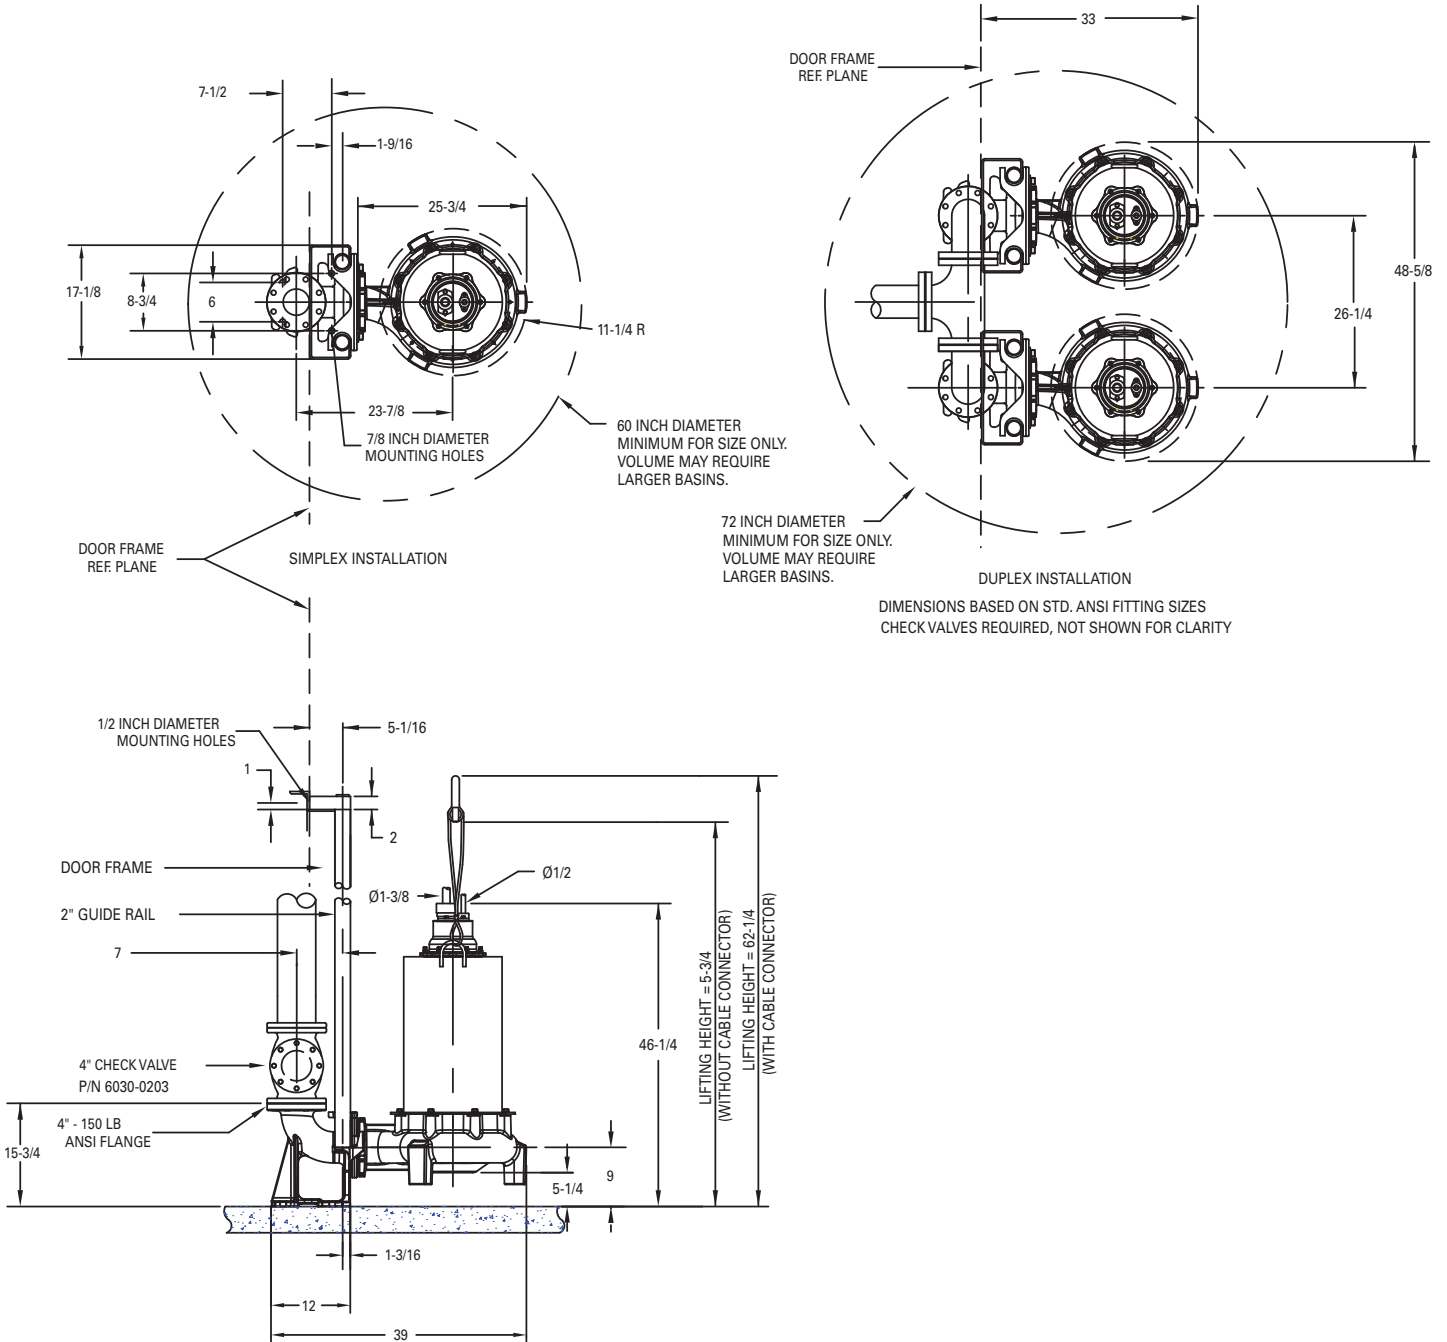

64 HD SERIES

DIMENSIONAL DATA

4" FLANGED HORIZONTAL DISCHARGE UNITS

P/N 39-0154 - 4" Rail Mounted
Models: 6424 - 6428

SK3137