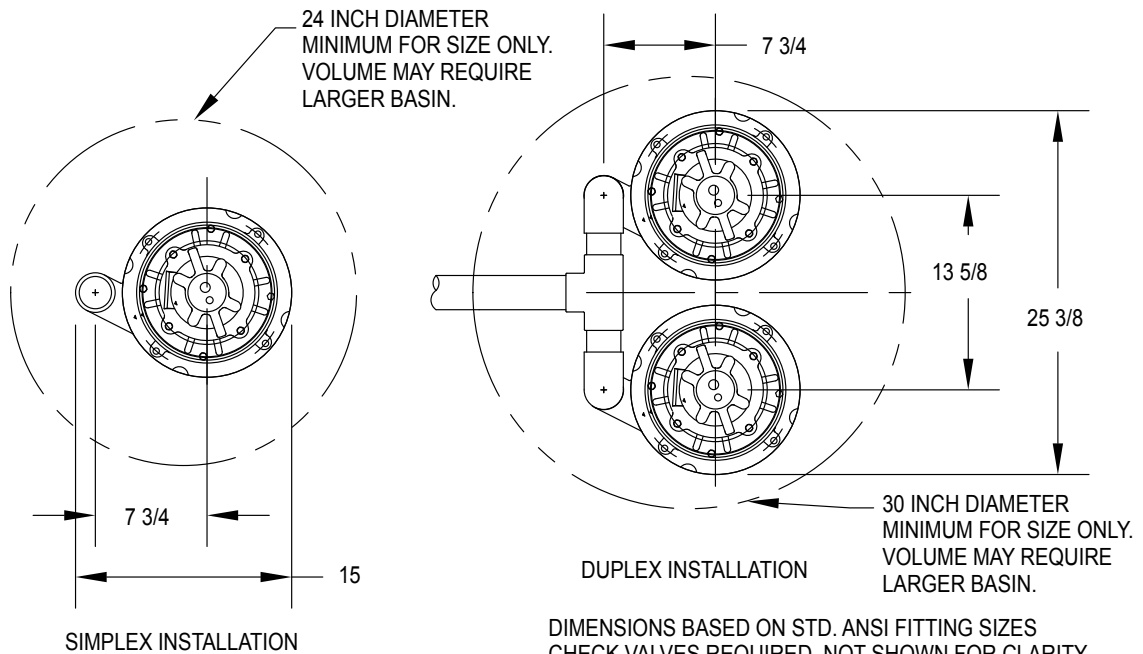

Trusted. Tested. Tough.®

Product information presented here reflects conditions at time of publication. Consult factory regarding discrepancies or inconsistencies.

SECTION: Z4.20.122

ZM2463

1021

Supersedes

71 SERIES GRINDER PUMP
 DIMENSIONAL DATA
 3, 5 & 7-1/2 HP - 3450 RPM
 2" NPT Vertical Discharge Units
 Floor Mounted

DIMENSIONS BASED ON STD. ANSI FITTING SIZES
 CHECK VALVES REQUIRED, NOT SHOWN FOR CLARITY
 ALL DIMENSIONS IN INCHES UNLESS OTHERWISE NOTED

71 SERIES GRINDER PUMP

DIMENSIONAL DATA

3, 5 & 7-1/2 HP - 3450 RPM
2" NPT Vertical Discharge Units
Part Number 39-0146, 39-0148 Rail Mounted