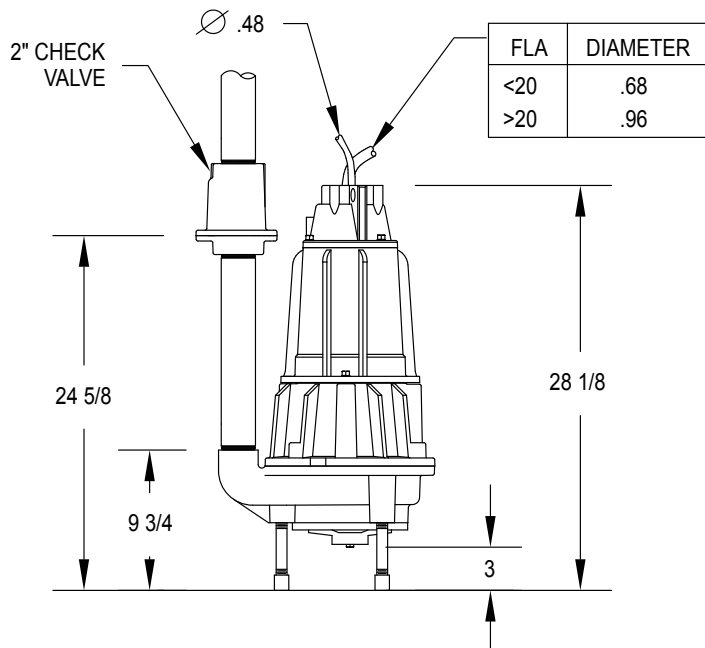

71 SERIES GRINDER PUMP
 DIMENSIONAL DATA
 3, 5 & 7-1/2 HP - 3450 RPM
 2" NPT Vertical Discharge Units
 Floor Mounted

DIMENSIONS BASED ON STD. ANSI FITTING SIZES
 CHECK VALVES REQUIRED, NOT SHOWN FOR CLARITY
 ALL DIMENSIONS IN INCHES UNLESS OTHERWISE NOTED

71 SERIES GRINDER PUMP

DIMENSIONAL DATA

3, 5 & 7-1/2 HP - 3450 RPM
2" NPT Vertical Discharge Units
Part Number 39-0146, 39-0148 Rail Mounted