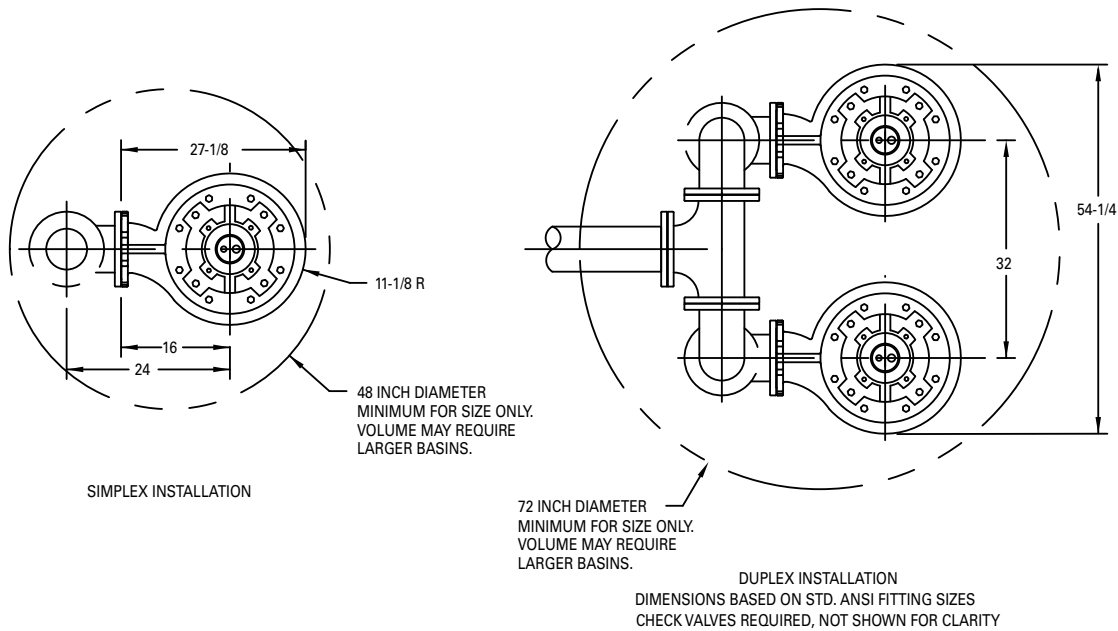

X64HD HAZARDOUS LOCATION SERIES

DIMENSIONAL DATA

CLASS I, DIVISION 1, GROUPS C & D

6" Flanged Horizontal Discharge Units

Floor Mounted

MODELS: X6424- X6428

MODEL	OVERALL HEIGHT
X6424-X6426	50-1/16
X6427-X6428	53-13/16

ZEPA0443

All dimensions in inches unless otherwise noted.

See Reverse Side for "Rail Mounted"

© Copyright 2018 Zoeller® Co. All rights reserved.

X64HD HAZARDOUS LOCATION SERIES

DIMENSIONAL DATA
 CLASS I, DIVISION 1, GROUPS C & D
 6" Flanged Horizontal Discharge Units
 P/N 6039-0073 - 6" Rail Mounted
 MODELS: X6424- X6428

60 INCH DIAMETER
 MINIMUM FOR SIZE ONLY.
 VOLUME MAY REQUIRE
 LARGER BASINS.

72 INCH DIAMETER
 MINIMUM FOR SIZE ONLY.
 VOLUME MAY REQUIRE
 LARGER BASINS.

DOOR FRAME
 REF. PLANE

SIMPLEX INSTALLATION

DOOR FRAME
 REF. PLANE

DUPLEX INSTALLATION

DIMENSIONS BASED ON STD. ANSI FITTING SIZES
 CHECK VALVES REQUIRED, NOT SHOWN FOR CLARITY

MODEL	B	C	D
X6424-X6426	49-5/16	55-3/4	60-1/4
X6427-X6428	53	59-1/2	66-3/4

MODEL	X6424	X6425	X6426	X6427	X6428
HP	25	30	40	50	60
DIM.	"A"	"A"	"A"	"A"	"A"
230V	1.35±.100	1.55±.100	1.55±.100	-	-
460V	.985±.100	.985±.100	1.125±.100	1.35±.100	1.55±.100
575V	.985±.100	.985±.100	.985±.100	1.125±.100	1.35±.100