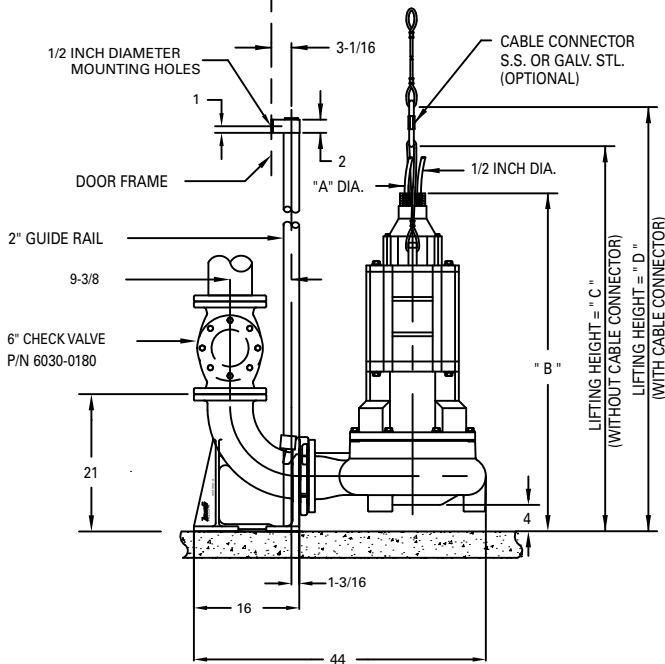

60 INCH DIAMETER
 MINIMUM FOR SIZE ONLY.
 VOLUME MAY REQUIRE
 LARGER BASINS.

72 INCH DIAMETER
 MINIMUM FOR SIZE ONLY.
 VOLUME MAY REQUIRE
 LARGER BASINS.

DOOR FRAME
 REF. PLANE

SIMPLEX INSTALLATION

DOOR FRAME
 REF. PLANE

DUPLEX INSTALLATION

DIMENSIONS BASED ON STD. ANSI FITTING SIZES
 CHECK VALVES REQUIRED, NOT SHOWN FOR CLARITY

MODEL	B	C	D
X6424-X6426	49-5/16	55-3/4	60-1/4
X6427-X6428	53	59-1/2	66-3/4

MODEL	X6424	X6425	X6426	X6427	X6428
HP	25	30	40	50	60
DIM.	"A"	"A"	"A"	"A"	"A"
230V	1.35±.100	1.55±.100	1.55±.100	-	-
460V	.985±.100	.985±.100	1.125±.100	1.35±.100	1.55±.100
575V	.985±.100	.985±.100	.985±.100	1.125±.100	1.35±.100