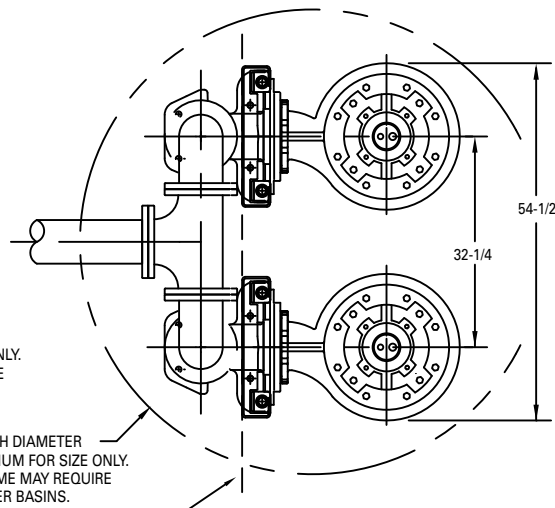

ZEPA0443

All dimensions in inches unless otherwise noted.

See Reverse Side for "Rail Mounted"

© Copyright 2018 Zoeller® Co. All rights reserved.

X64HD HAZARDOUS LOCATION SERIES

DIMENSIONAL DATA
 CLASS I, DIVISION 1, GROUPS C & D
 6" Flanged Horizontal Discharge Units
 P/N 6039-0073 - 6" Rail Mounted
 MODELS: X6424- X6428

60 INCH DIAMETER
 MINIMUM FOR SIZE ONLY.
 VOLUME MAY REQUIRE
 LARGER BASINS.

72 INCH DIAMETER
 MINIMUM FOR SIZE ONLY.
 VOLUME MAY REQUIRE
 LARGER BASINS.

DOOR FRAME
 REF. PLANE

SIMPLEX INSTALLATION

DOOR FRAME
 REF. PLANE

DUPLEX INSTALLATION

DIMENSIONS BASED ON STD. ANSI FITTING SIZES
 CHECK VALVES REQUIRED, NOT SHOWN FOR CLARITY

MODEL	B	C	D
X6424-X6426	49-5/16	55-3/4	60-1/4
X6427-X6428	53	59-1/2	66-3/4

MODEL	X6424	X6425	X6426	X6427	X6428
HP	25	30	40	50	60
DIM.	"A"	"A"	"A"	"A"	"A"
230V	1.35±.100	1.55±.100	1.55±.100	-	-
460V	.985±.100	.985±.100	1.125±.100	1.35±.100	1.55±.100
575V	.985±.100	.985±.100	.985±.100	1.125±.100	1.35±.100