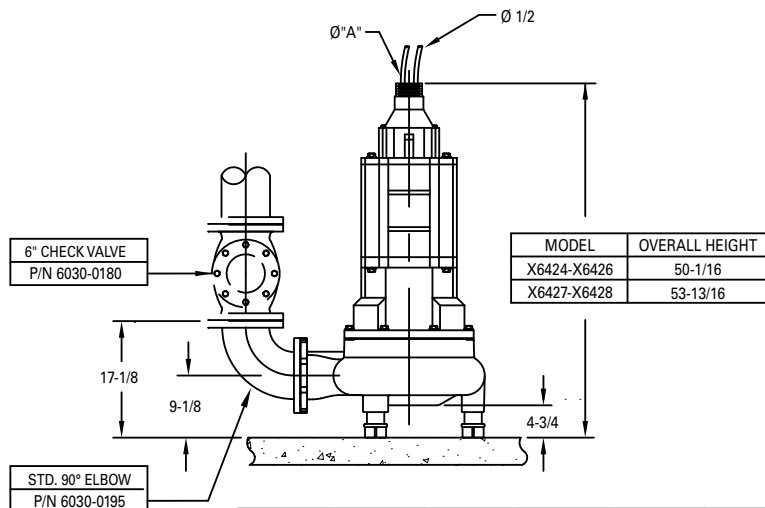

X64HD HAZARDOUS LOCATION SERIES

DIMENSIONAL DATA

CLASS I, DIVISION 1, GROUPS C & D

6" Flanged Horizontal Discharge Units

Floor Mounted

MODELS: X6424- X6428

MODEL	OVERALL HEIGHT
X6424-X6426	50-1/16
X6427-X6428	53-13/16

60 INCH DIAMETER
 MINIMUM FOR SIZE ONLY.
 VOLUME MAY REQUIRE
 LARGER BASINS.

72 INCH DIAMETER
 MINIMUM FOR SIZE ONLY.
 VOLUME MAY REQUIRE
 LARGER BASINS.

DOOR FRAME
 REF. PLANE

SIMPLEX INSTALLATION

DOOR FRAME
 REF. PLANE

DUPLEX INSTALLATION

DIMENSIONS BASED ON STD. ANSI FITTING SIZES
 CHECK VALVES REQUIRED, NOT SHOWN FOR CLARITY

MODEL	B	C	D
X6424-X6426	49-5/16	55-3/4	60-1/4
X6427-X6428	53	59-1/2	66-3/4

MODEL	X6424	X6425	X6426	X6427	X6428
HP	25	30	40	50	60
DIM.	"A"	"A"	"A"	"A"	"A"
230V	1.35±.100	1.55±.100	1.55±.100	-	-
460V	.985±.100	.985±.100	1.125±.100	1.35±.100	1.55±.100
575V	.985±.100	.985±.100	.985±.100	1.125±.100	1.35±.100