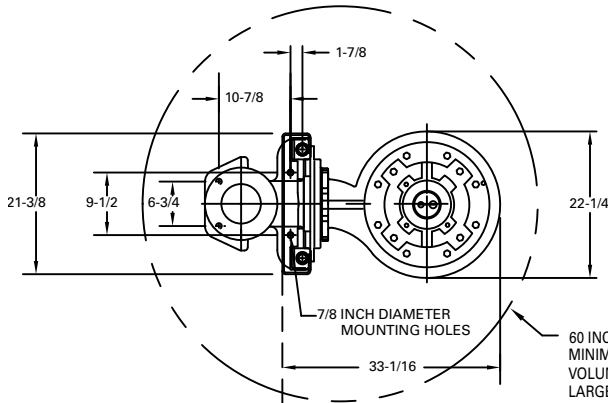

ZEPA0443

All dimensions in inches unless otherwise noted.

See Reverse Side for "Rail Mounted"

© Copyright 2018 Zoeller® Co. All rights reserved.

X64HD HAZARDOUS LOCATION SERIES

DIMENSIONAL DATA
 CLASS I, DIVISION 1, GROUPS C & D
 6" Flanged Horizontal Discharge Units
 P/N 6039-0073 - 6" Rail Mounted
 MODELS: X6424- X6428

60 INCH DIAMETER
 MINIMUM FOR SIZE ONLY.
 VOLUME MAY REQUIRE
 LARGER BASINS.

72 INCH DIAMETER
 MINIMUM FOR SIZE ONLY.
 VOLUME MAY REQUIRE
 LARGER BASINS.

DOOR FRAME
 REF. PLANE

SIMPLEX INSTALLATION

DOOR FRAME
 REF. PLANE

DUPLEX INSTALLATION

DIMENSIONS BASED ON STD. ANSI FITTING SIZES
 CHECK VALVES REQUIRED, NOT SHOWN FOR CLARITY

MODEL	B	C	D
X6424-X6426	49-5/16	55-3/4	60-1/4
X6427-X6428	53	59-1/2	66-3/4

MODEL	X6424	X6425	X6426	X6427	X6428
HP	25	30	40	50	60
DIM.	"A"	"A"	"A"	"A"	"A"
230V	1.35±.100	1.55±.100	1.55±.100	-	-
460V	.985±.100	.985±.100	1.125±.100	1.35±.100	1.55±.100
575V	.985±.100	.985±.100	.985±.100	1.125±.100	1.35±.100