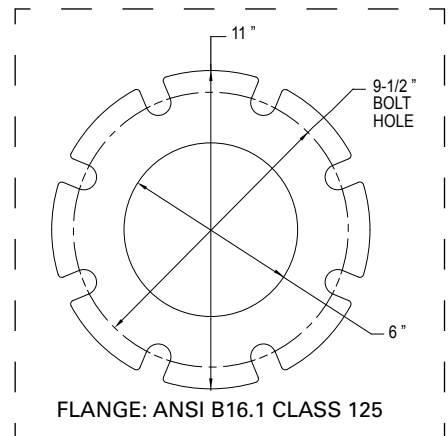

X64HD HAZARDOUS LOCATION SERIES

DIMENSIONAL DATA

CLASS I, DIVISION 1, GROUPS C & D

6" Flanged Horizontal Discharge Units

Floor Mounted

MODELS: X6424- X6428

MODEL	OVERALL HEIGHT
X6424-X6426	50-1/16
X6427-X6428	53-13/16

MODEL	X6424	X6425	X6426	X6427	X6428
HP	25	30	40	50	60
DIM.	"A"	"A"	"A"	"A"	"A"
230V	1.35±.100	1.55±.100	1.55±.100	-	-
460V	.985±.100	.985±.100	1.125±.100	1.35±.100	1.55±.100
575V	.985±.100	.985±.100	.985±.100	1.125±.100	1.35±.100

ZEPA0443

All dimensions in inches unless otherwise noted.

See Reverse Side for "Rail Mounted"

© Copyright 2018 Zoeller® Co. All rights reserved.

X64HD HAZARDOUS LOCATION SERIES

DIMENSIONAL DATA
 CLASS I, DIVISION 1, GROUPS C & D
 6" Flanged Horizontal Discharge Units
 P/N 6039-0073 - 6" Rail Mounted
 MODELS: X6424- X6428

DUPLEX INSTALLATION

DIMENSIONS BASED ON STD. ANSI FITTING SIZES
 CHECK VALVES REQUIRED, NOT SHOWN FOR CLARITY

MODEL	B	C	D
X6424-X6426	49-5/16	55-3/4	60-1/4
X6427-X6428	53	59-1/2	66-3/4

MODEL	X6424	X6425	X6426	X6427	X6428
HP	25	30	40	50	60
DIM.	"A"	"A"	"A"	"A"	"A"
230V	1.35±.100	1.55±.100	1.55±.100	-	-
460V	.985±.100	.985±.100	1.125±.100	1.35±.100	1.55±.100
575V	.985±.100	.985±.100	.985±.100	1.125±.100	1.35±.100